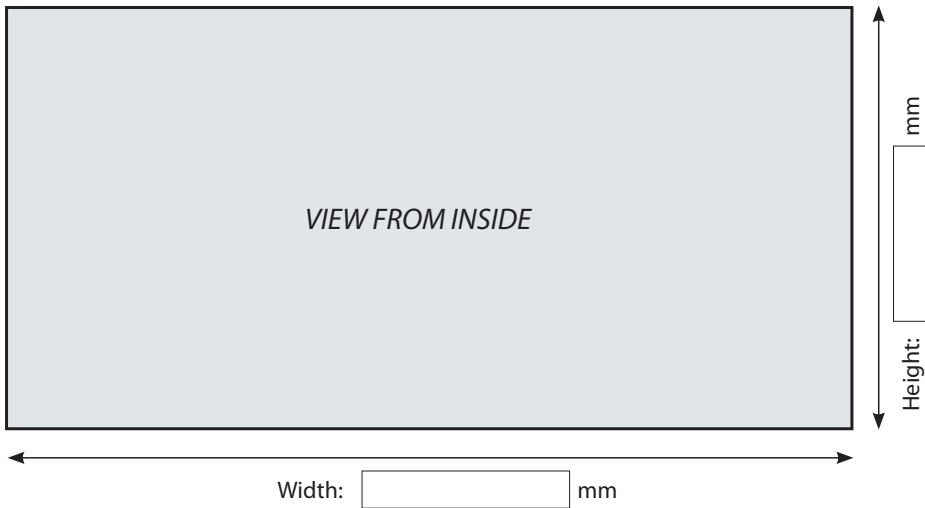

Ordered By (Dealer) : _____

Project Name / Address : _____

Contact Name / Surname : _____

Contact E-Mail / Phone No : _____

Order Date : _____

Delivery Date : _____

OPENING DIRECTION

- 2 panels to the right
- 3 panels to the right
- 4 panels to the right
- 5 panels to the right
- 2 panels to the left
- 3 panels to the left
- 4 panels to the left
- 5 panels to the left
- 2-2 panels left&right
- 3-3 panels left&right
- 4-4 panels left&right
- 5-5 panels left&right

GLASS COLOUR

- Transparent
- Blue
- Green
- Smoked
- Special

PROFILE COLOUR

- Electrostatic Powder Coating
- Anodized
- Wood-Effect

 Profile Colour Code:

KEY LOCK TYPES

- HSM Lock
- HTP Lock

HANDLE TYPES

- 40 cm Linear
- 60 cm Linear
- 80 cm Linear
- 120 cm Linear
- 60 cm Oval
- 80 cm Oval
- Circle Handle

Height from the ground to the center of the Handle (h)

 mm

Notes

Stamp / Signature