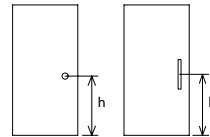

GLASS COLOUR

- Transparent
- Blue
- Green
- Smoked
- Special

PROFILE COLOUR

- Electrostatic Powder Coating
- Anodized
- Wood-Effect

 Profile Colour Code:

KEY LOCK TYPES

- HSM Lock
- HTP Lock

HANDLE TYPES

- 40 cm Linear
- 60 cm Linear
- 80 cm Linear
- 120 cm Linear
- 60 cm Oval
- 80 cm Oval
- Circle Handle

Height from the ground to the center of the Handle (h)

 mm

Notes

Stamp / Signature