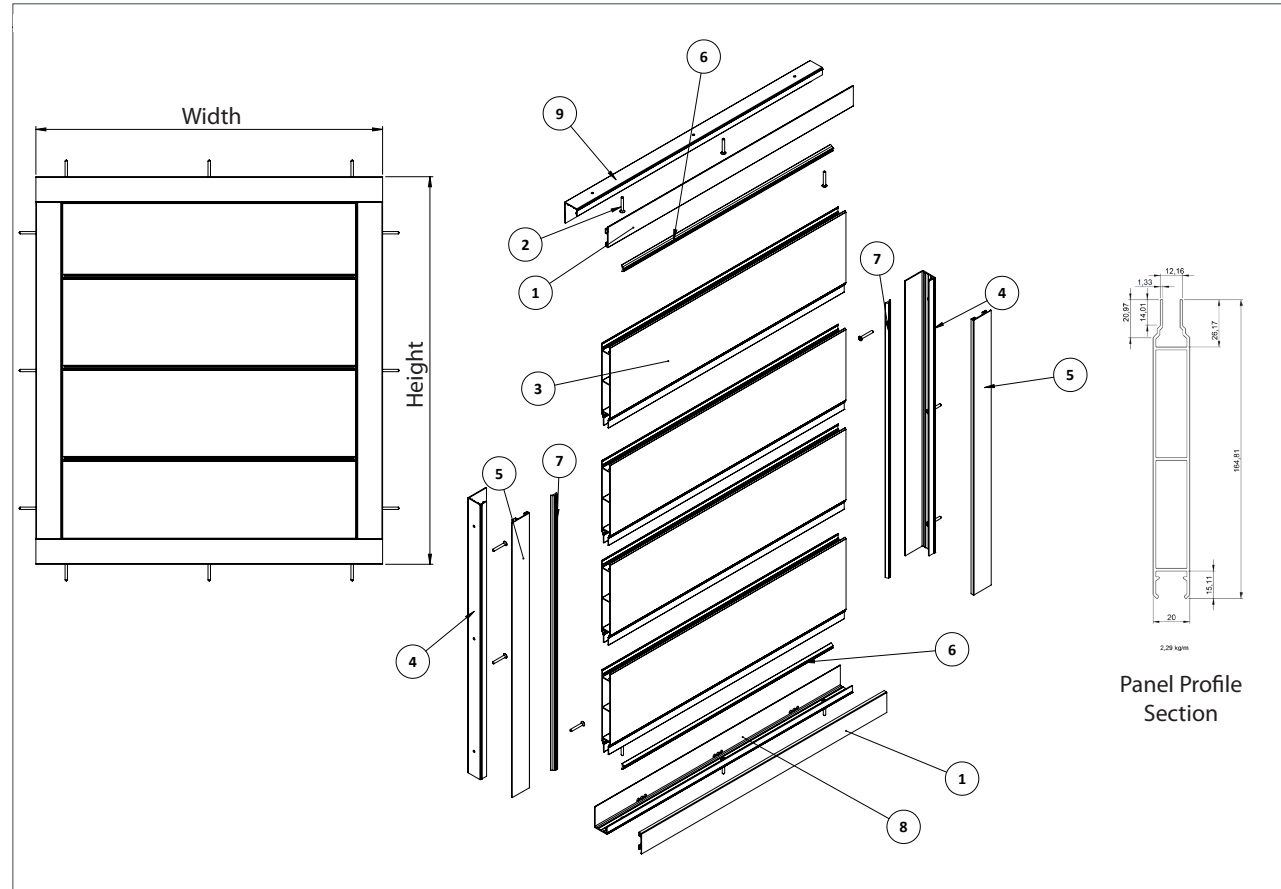

ALUWALL 2022

ALUWALL

MAXIMUM DIMENSIONS

WIDTH	HEIGHT
300 cm	408,01 cm
500 cm	288,25 cm

NO	CODES	DESCRIPTION	QTY
1	ALM.PRF.G4055.0600	FRONT WALL FIXED U PROFILE STRIP	2
2	HRD.VID.G1029.PSMZ	M4.8x25mm Self-drilling screw	12
3	ALM.PRF.G4053.0600	FRONT WALL FIXED PANEL PROFILE	4
4	ALM.PRF.G4054.0600	FIXED WALL FRONT U PROFILE	2
5	ALM.PRF.G4055.0600	FRONT WALL FIXED U PROFILE STRIP	2
6	PLS.CON.C1001.SYAH	Rubber 2mm	2
7	PLS.CON.C1001.SYAH	Rubber 2mm	2
8	ALM.PRF.G4054.0600	FIXED WALL FRONT U PROFILE	1
9	ALM.PRF.G4054.0600	FIXED WALL FRONT U PROFILE	1