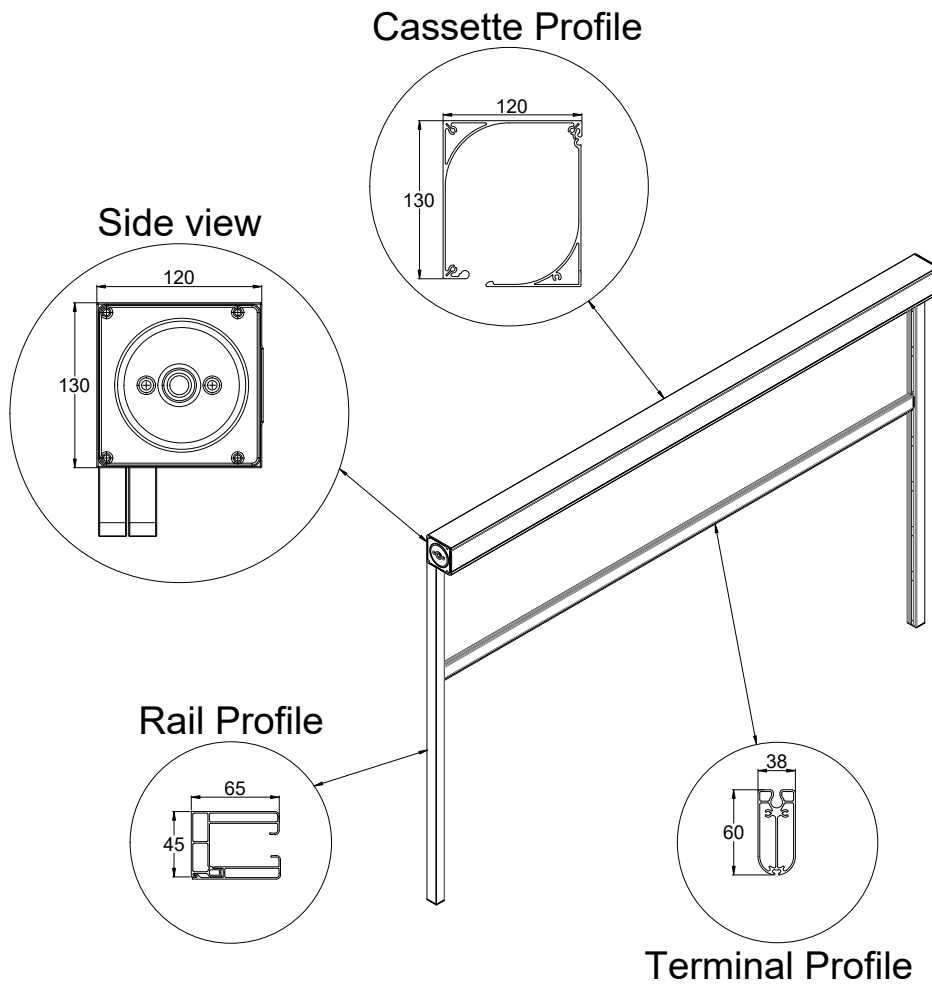

VERTICAL ZIP BLIND

WINDSTOR

120