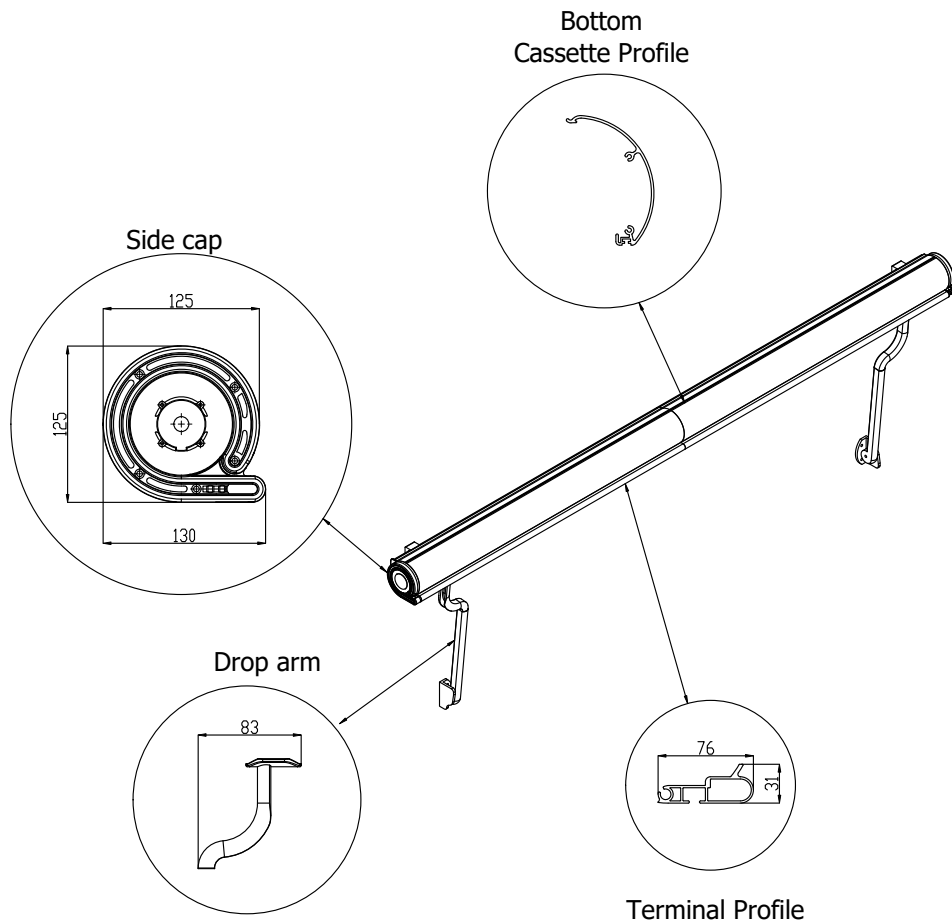

2. This product is operated with motor as standard.

  
DROP ARM AWNING  
**PENTE**

DROP ARM AWNING  
**PENTE**

With Acrylic Fabric		Width						
Projection		120cm	180cm	240cm	300cm	360cm	420cm	480cm
	160cm (80cm arm)	€ 1.381	€ 1.485	€ 1.591	€ 1.696	€ 1.802	€ 1.907	€ 2.015
	240cm (120cm arm)	€ 1.451	€ 1.581	€ 1.712	€ 1.842	€ 1.972	€ 2.102	€ 2.236