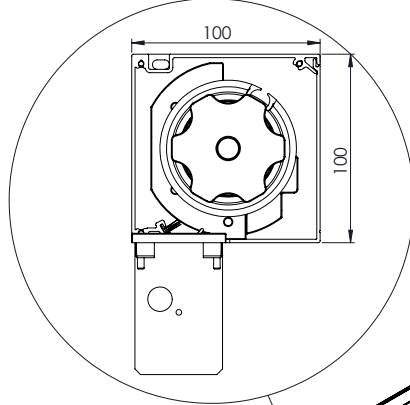

VERTICAL ZIP BLIND

WINDSTOR PLUS

100

Side View

Cassette Profile

Rail Profile

Terminal Profil

VERTICAL ZIP BLIND
WINDSTOR PLUS
100