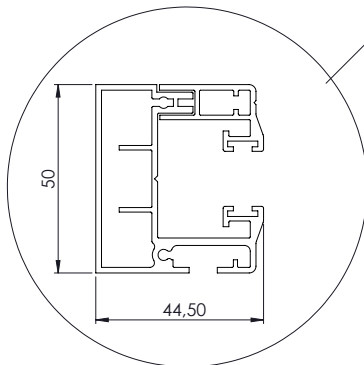

VERTICAL ZIP BLIND

WINDSTOR PLUS

100

Side View

Cassette Profile

Rail Profile

Terminal Profil

VERTICAL ZIP BLIND
WINDSTOR PLUS
100