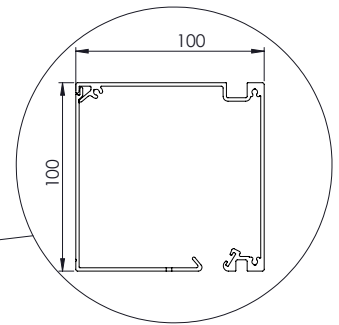

VERTICAL ZIP BLIND

WINDSTOR PLUS

100

Side View

Cassette Profile

Rail Profile

Terminal Profil

VERTICAL ZIP BLIND
WINDSTOR PLUS
100