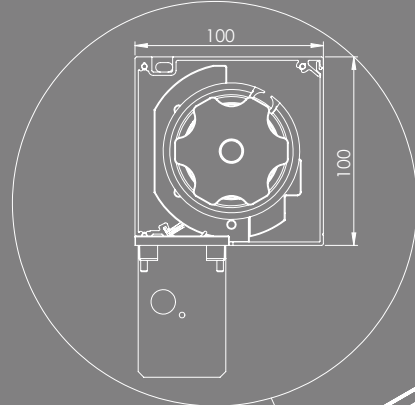

VERTICAL ZIP BLIND

100x100 Wind. Plus

Side View

Cassette Profile

Rail Profile

Terminal Profil

WINDSTOR PLUS 100

VERTICAL ZIP BLIND