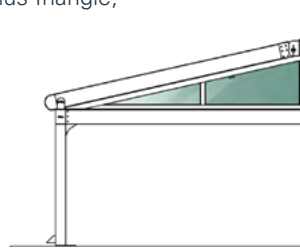

TRIANGULAR SECTION SYSTEM

There are 2 types of triangular fixed glass systems compatible with Palmiye's Plus and Compact Pergola series.

Plus Triangle;

Laminated, laminated tempered and double glass types are applicable.