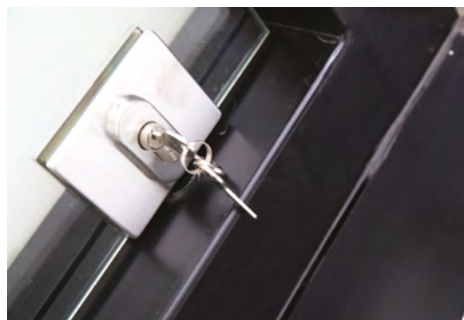

This sturdy, frameless door has a special mechanism to stay fast in either the open or closed position. Different accessories are available to apply directly to the glass door.

CONFIGURATIONS

SINGLE DOOR