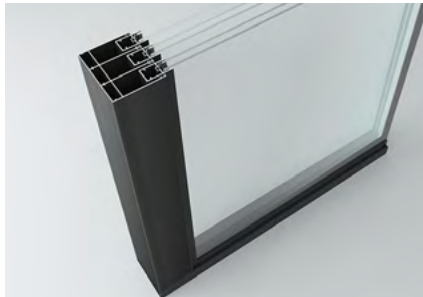

ADJUSTABLE PARAPET SYSTEM

GLASS SYSTEMS ▶ FIXED & ADJUSTABLE SYSTEMS

Operating vertically this parapet system can function interiorly as a room divider and exteriorly as a balcony and wind breaker.

Due to the adjustable height ability of the panels this product can provide finely tuned sound, heat and water control. This product can be used with or without motor, and due to special stabilizers; it can easily be set to the desired height without using much energy. Using the Motorized option can be operated by remote control.