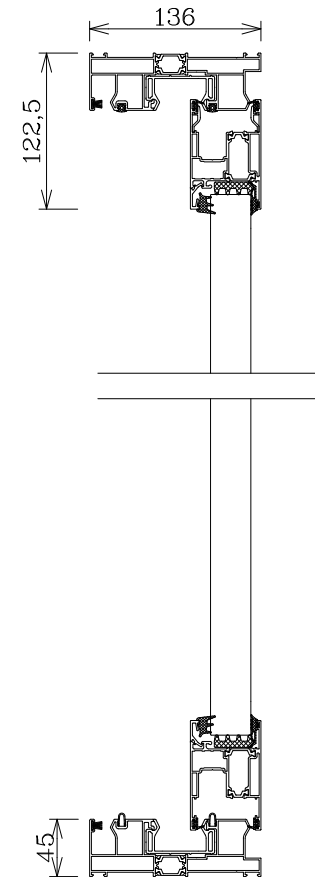

OPTIONAL

OPTIONAL 01	Special Glass Colors: +21 €/m² (Glass Colors: Green, Smoked, Satine)