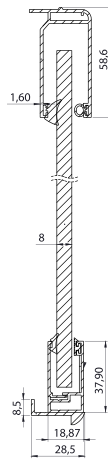

Compact Triangle