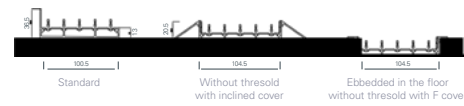

DIMENSIONS

Max Height	300 cm
Min. / Max. Wing Width	66-150 cm
Glass	10mm Tempered
Glass Color	Transparent
First Panel	Standart Circle Handle

PRICE With /Without Threshold*

Height	3 Railed	4 Railed	5 Railed	6 Railed
0-150 cm	343 €/ m ²	362 €/ m ²	383 €/ m ²	402 €/ m ²
150-225 cm	292 €/ m ²	306 €/ m ²	324 €/ m ²	341 €/ m ²
225-300 cm	247 €/ m ²	260 €/ m ²	275 €/ m ²	289 €/ m ²

5 Railed Sliding System S

6 Railed Sliding System S

3 Railed Sliding System S

4 Railed Sliding System S

5 Railed Sliding System S

6 Railed Sliding System S

Maximum & Minimum Wing Dimensions

System Height cm	Wing Width Max. cm	Wing Width Min. cm
300	80	70
270	90	68
240	100	66
220	110	64
200	120	62
190	130	60
175	140	58
160	150	56