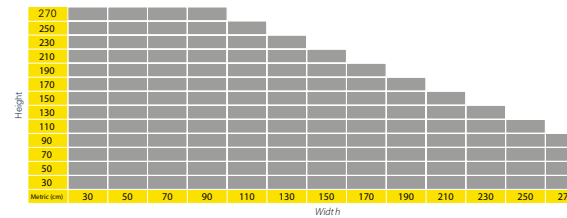

Compact Triangle;

Laminated and laminated tempered glass types are applicable.

Compact Triangle

Plus Triangle
Insulated Glass

Plus Triangle
Single glass

DIMENSIONS

Applicable product dimensions are changeable according to the glass types.

4+4mm Laminated

4+4mm Laminated + Tempered Glass

4+6+4mm Insulated + Tempered Glass

PRICE

	4+4mm Laminated	8mm Tempered	4+6+4 mm Insulated Tempered
Plus Triangle	282 €/m ²	282 €/m ²	303 €/m ²
Compact Triangle	282 €/m ²	282 €/m ²	-