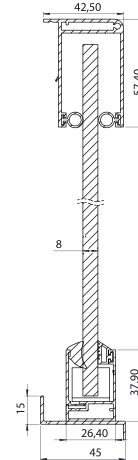

Plus Triangle
Single glass