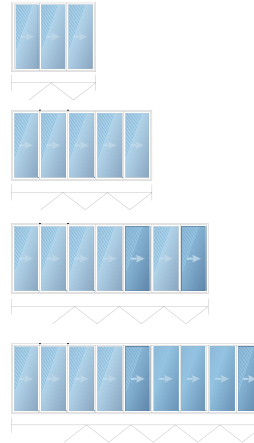

The strength of this system enables it to carry heavy panels and the extra rubber surround makes the system completely air tight and waterproof.

STANDARD CONFIGURATIONS

DIMENSIONS

Max Height	260 cm
Max Width	600 cm
Max Wing Width	100 cm
Min Wing Width	60 cm
Glass	4+16+4 mm insulated, tempered