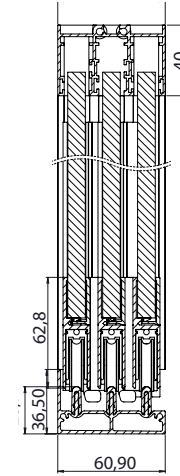

The strength of this system enables it to carry heavy panels and the extra rubber surround makes the system completely air tight and waterproof.

STANDARD CONFIGURATIONS

DIMENSIONS

Max Height	260 cm
Max Width	600 cm
Max Wing Width	100 cm
Min Wing Width	60 cm
Glass	4+16+4 mm insulated, tempered

DIMENSIONS

Max Height	300 cm
Min. / Max. Wing Width	66-150 cm
Glass	10mm Tempered
Glass Color	Transparent
First Panel	Standart Circle Handle

PRICE With /Without Threshold*

Height	3 Railed	4 Railed	5 Railed	6 Railed
0-150 cm	343 €/ m ²	362 €/ m ²	383 €/ m ²	402 €/ m ²
150-225 cm	292 €/ m ²	306 €/ m ²	324 €/ m ²	341 €/ m ²
225-300 cm	247 €/ m ²	260 €/ m ²	275 €/ m ²	289 €/ m ²

5 Railed Sliding System S

6 Railed Sliding System S

3 Railed Sliding System S

4 Railed Sliding System S

5 Railed Sliding System S

6 Railed Sliding System S

Maximum & Minimum Wing Dimensions

System Height cm	Wing Width Max. cm	Wing Width Min. cm
300	80	70
270	90	68
240	100	66
220	110	64
200	120	62
190	130	60
175	140	58
160	150	56