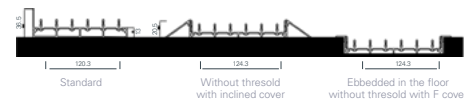

6 Railed Sliding System S