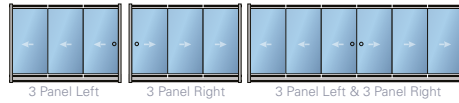

PANEL CONFIGURATION

GLASS SYSTEMS ▶ SLIDING GLASS SYSTEM S

3 Railed Sliding System S