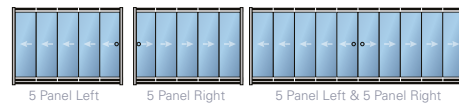

The strength of this system enables it to carry heavy panels and the extra rubber surround makes the system completely air tight and waterproof.

STANDARD CONFIGURATIONS

DIMENSIONS

Max Height	260 cm
Max Width	600 cm
Max Wing Width	100 cm
Min Wing Width	60 cm
Glass	4+16+4 mm insulated, tempered

Note:

1. For aluminum colors not existing in Palmiye Color chart; If 10% of the total order amount is less than 600 €, a min 600 € net price difference will be applied. If 10% of the total order amount is over 600 €, 10% of the total amount of the order will be reflected as a price difference. There will be a maximum limit which is 4.000 Euro to be charged for non-standard colour choice.
2. Thresholdless bottom profile price does not include F profile and ramp profile. These can be added without price difference but should be specified in the project.
3. If standard side profile for glass panels not desired, single side profile can be used alternatively. In case of using a single side upright, a price of 50 € per system will be deducted.

PANEL CONFIGURATION

GLASS SYSTEMS ▶ SLIDING GLASS SYSTEM S

3 Railed Sliding System S

4 Railed Sliding System S

5 Railed Sliding System S

6 Railed Sliding System S

3 Railed Sliding System S

4 Railed Sliding System S

5 Railed Sliding System S

6 Railed Sliding System S

3 Railed Sliding System S

4 Railed Sliding System S

5 Railed Sliding System S

6 Railed Sliding System S

Maximum & Minimum Wing Dimensions

System Height cm	Wing Width Max. cm	Wing Width Min. cm
300	80	70
270	90	68
240	100	66
220	110	64
200	120	62
190	130	60
175	140	58
160	150	56