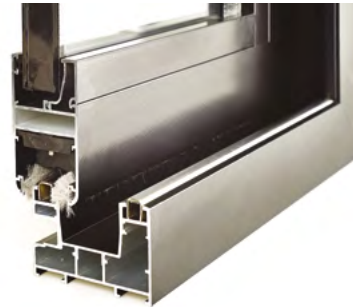

DOUBLE GLASS SLIDING SYSTEM

GLASS SYSTEMS ▶ SLIDING GLASS SYSTEMS

Buildings where insulation solutions have been prioritized, offers great comfort to its users.

This is an indispensable complement to energy saving efforts. The specially designed wheel system ensures smooth manoeuvring of each panel to both left and right and the tiny brushes between

the glass panels prevents dust and water entering.

With this solution you maximise the use of the natural heat that daylight provides.