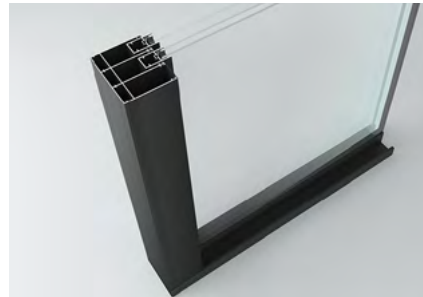

ADJUSTABLE PARAPET SYSTEM

GLASS SYSTEMS ▶ FIXED & ADJUSTABLE SYSTEMS

Operating vertically this parapet system can function interiorly as a room divider and exteriorly as a balcony and wind breaker.

Due to the adjustable height ability of the panels this product can provide finely tuned sound, heat and water control. This product can be used with or without motor, and due to special stabilizers; it can easily be set to the desired height without using much energy. Using the Motorized option can be operated by remote control.