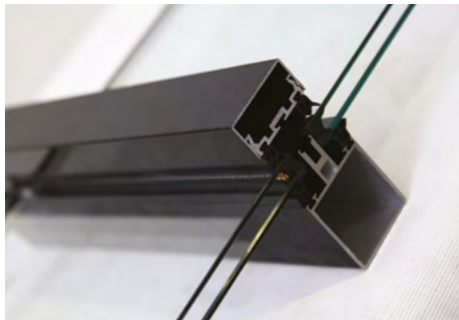

SKY LIGHT SYSTEM

GLASS SYSTEMS ▶ FIXED & ADJUSTABLE SYSTEMS

The Sky Light system is a special glass roof that allows you to make full use of the natural light.

Using alternative double glazed glass, this system minimizes heat loss from the roof and the different coloured glass options create a beautiful effect.

The system will be priced according to the architectural project.