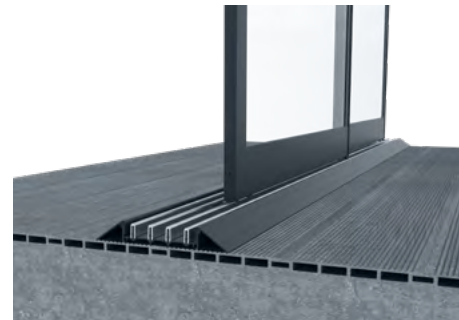

SLIDING S WITHOUT THRESHOLD WITH
RAMP PROFILE