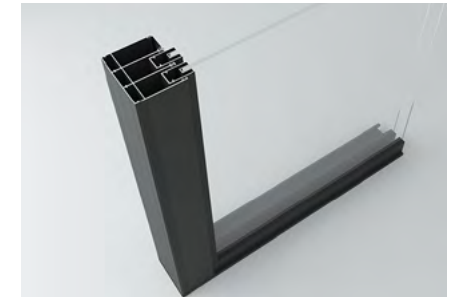

2 Panels - 5+12+5mm Tempered