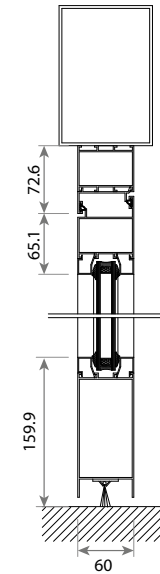

DIMENSIONS

Max Height	200-300 cm | 250-300cm
Max Width	150 cm | 85cm
Glass	4+4 Laminated
Glass Color	Transparent

PRICE

Glass	Price
One Sided Panel Door	1853 € / pcs
Two Sided Panel Door	3086 € / pcs

OPTIONAL

OPTIONAL 01	Special Glass Colors: +21 €/m² (Glass Colors: Green, Smoked, Satine)
OPTIONAL 02	4+9+4 Insulated (without extra cost)
OPTIONAL 03	Handle bar type included in price; Standard handle and Vertical bar handle, Panic bar handle for double 266 € Panic bar handle for single 233 €
OPTIONAL 04	Laminated + Tempered glass price difference is +%30
OPTIONAL 05	Door mechanism: 475 €