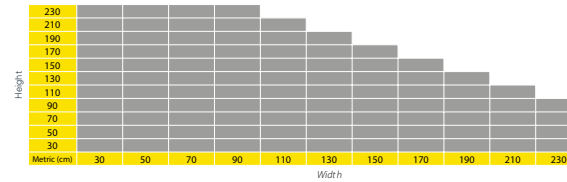

Compact Triangle;

Laminated and laminated tempered glass types are applicable.

Compact Triangle

Plus Triangle
Insulated Glass

Plus Triangle
Single glass

DIMENSIONS

Applicable product dimensions are changeable according to the glass types.

4+4mm Laminated

4+4mm Laminated + Tempered Glass

4+6+4mm Insulated + Tempered Glass

PRICE

	4+4mm Laminated	8mm Tempered	4+6+4 mm Insulated Tempered
Plus Triangle	282 €/m ²	282 €/m ²	303 €/m ²
Compact Triangle	282 €/m ²	282 €/m ²	-