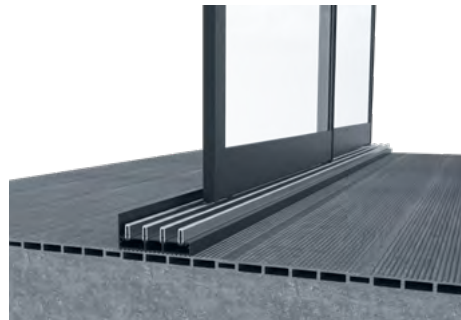

SLIDING SYSTEM S

GLASS SYSTEMS ▶ SLIDING GLASS SYSTEM S

Palmiye's new sliding glass system is perfect for any building and pergola, its adjustable wheels ensure smooth manoeuvring of each panel to both left and right. New Sliding Glass System S provides wider openings with 3, 4, 5, 6 rail options.

The tiny brushes between the 10mm glass prevents dust entering. Whether open or closed there is no loss of space with this system.

SLIDING S WITH THRESHOLD