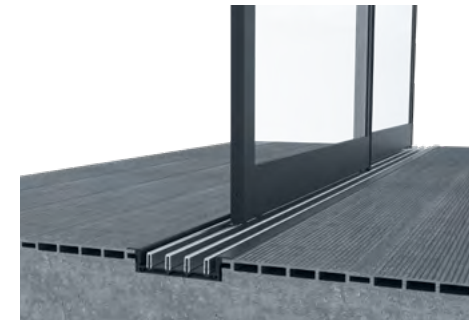

SLIDING S EMBEDDED IN THE FLOOR WITH
F PROFILE