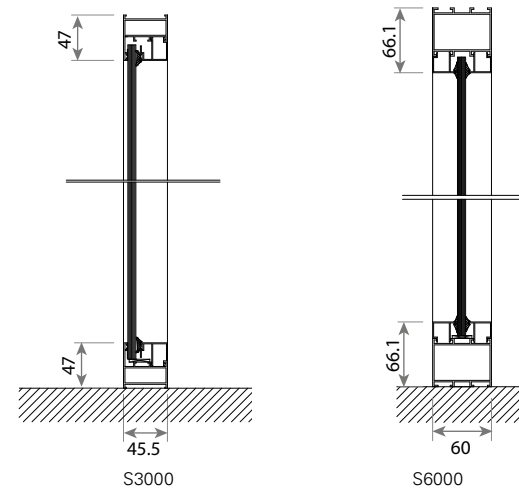

DIMENSIONS

Max Height	300 cm
Max Width	600 cm
Glass	4+4mm Laminated
Glass Color	Transparent

PRICE

	4+4mm Laminated	5+5mm Laminated	6+6mm Laminated	Insulated Tempered (4+9+4mm)
S3000	282 €/m²	301 €/m²	310 €/m²	303 €/m²
S6000	329 €/m²	350 €/m²	255 €/m²	331 €/m²

OPTIONAL

OPTIONAL 01	Laminated & Tempered glass price difference is +%30.
OPTIONAL 02	Special Glass Colors Laminated: +14 €/m² (Glass Colors: Green, Smoked, Opaque)
OPTIONAL 03	Special Glass Colour Tempered or Insulated : +20 €/m² (Glass Colors: Green, Smoked, Satine)