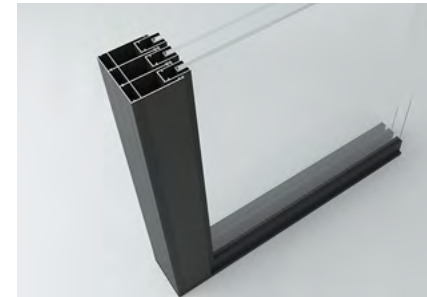

ADJUSTABLE PARAPET SYSTEM

GLASS SYSTEMS ▶ FIXED & ADJUSTABLE SYSTEMS

Operating vertically this parapet system can function interiorly as a room divider and exteriorly as a balcony and wind breaker.

Due to the adjustable height ability of the panels this product can provide finely tuned sound, heat and water control. This product can be used with or without motor, and due to special stabilizers; it can easily be set to the desired height without using much energy. Using the Motorized option can be operated by remote control.