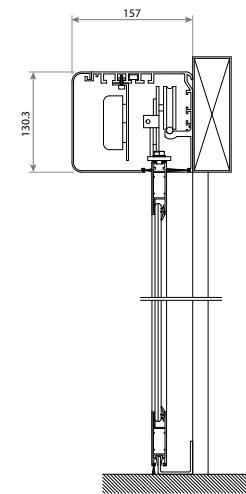

DOUBLE DOOR

DIMENSIONS

Max Height	300 cm
Max Width	100 cm (One Side)
Glass	10mm Tempered
Glass Color	Transparent
Handle	Standard Cylinder Handle

*If width is max. 85cm , then available max. height is 300cm.

*If width is 100cm, then available max. height is 250cm.

PRICE

Glass	Price
One Sided Panel Door	848 € / pcs
Two Sided Panel Door	1698 € / pcs

OPTIONAL

OPTIONAL 01	Special Glass Colors: +14 €/m ² (Glass Colors: Green, Smoked, Opaque, Satine)		
OPTIONAL 02	Handle Types	Flat 40cm : +72 €	Oval 60cm : +110 €
		Flat 60cm : +107 €	Oval 120cm : +121 €
		Flat 80cm : +125 €	
		Flat 120cm : +155 €	

CONFIGURATIONS

SINGLE-WAY SLIDE

DUAL-WAY SLIDE

DIMENSIONS

Max Height	200-250 cm 250-300cm
Max Wing Width	100 cm 85cm
Glass	4+4 Laminated
Glass Color	Transparent

PRICE

Glass	Price
Single-Way Slide Door	5093 € / pcs
Dual-Way Slide Door	5710 € / pcs