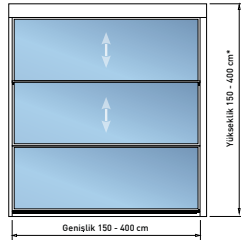

3 Panels - 8mm Tempered

2 Panels - 8mm Tempered

3 Panels - 5+12+5mm Tempered

2 Panels - 5+12+5mm Tempered

CONFIGURATIONS

3 PANEL

2 PANEL

GLASS COLOR OPTIONS