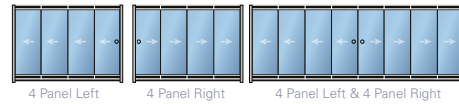

4 Railed Sliding System S