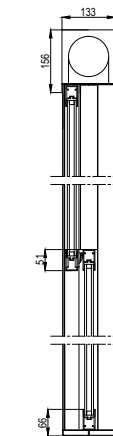

Type 2 Motorized
(Double Glass)