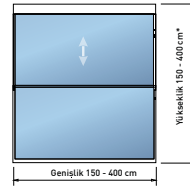

3 Panels - 8mm Tempered

2 Panels - 8mm Tempered

3 Panels - 5+12+5mm Tempered

2 Panels - 5+12+5mm Tempered

CONFIGURATIONS

3 PANEL

2 PANEL

GLASS COLOR OPTIONS