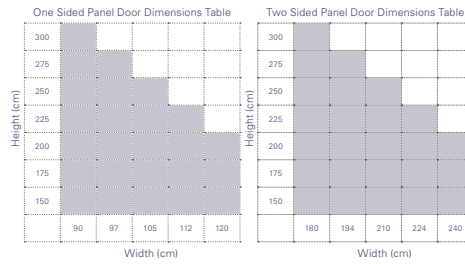

DOUBLE DOOR

DIMENSIONS

Max Height	300 cm
Max Width	100 cm (One Side)
Glass	10mm Tempered
Glass Color	Transparent
Handle	Standard Cylinder Handle

*If width is max. 85cm , then available max. height is 300cm.

*If width is 100cm, then available max. height is 250cm.

PRICE

Glass	Price
One Sided Panel Door	848 € / pcs
Two Sided Panel Door	1698 € / pcs

OPTIONAL

OPTIONAL 01	Special Glass Colors: +14 €/m ² (Glass Colors: Green, Smoked, Opaque, Satine)		
OPTIONAL 02	Handle Types	Flat 40cm : +72 €	Oval 60cm : +110 €
		Flat 60cm : +107 €	Oval 120cm : +121 €
		Flat 80cm : +125 €	
		Flat 120cm : +155 €	

CONFIGURATIONS

SINGLE-WAY SLIDE

DUAL-WAY SLIDE

DIMENSIONS

Max Height	200-250 cm 250-300cm
Max Wing Width	100 cm 85cm
Glass	4+4 Laminated
Glass Color	Transparent

PRICE

Glass	Price
Single-Way Slide Door	5093 € / pcs
Dual-Way Slide Door	5710 € / pcs

With a range of colours available from our powder coating or wood effect, this Aluminium Door System adds strength and substance to your existing building.

DIMENSIONS

Max Height	200-300 cm 250-300cm
Max Width	150 cm 85cm
Glass	4+4 Laminated
Glass Color	Transparent