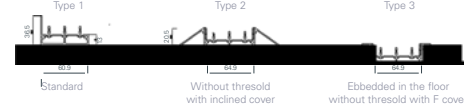

3 Railed Sliding System S