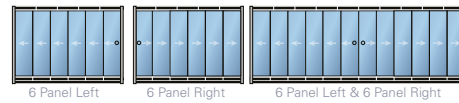

The strength of this system enables it to carry heavy panels and the extra rubber surround makes the system completely air tight and waterproof.

STANDARD CONFIGURATIONS

DIMENSIONS

Max Height	260 cm
Max Width	600 cm
Max Wing Width	100 cm
Min Wing Width	60 cm
Glass	4+16+4 mm insulated, tempered

Note:

1. For aluminum colors not existing in Palmiye Color chart; If 10% of the total order amount is less than 600 €, a min 600 € net price difference will be applied. If 10% of the total order amount is over 600 €, 10% of the total amount of the order will be reflected as a price difference. There will be a maximum limit which is 4.000 Euro to be charged for non-standard colour choice.
2. Thresholdless bottom profile price does not include F profile and ramp profile. These can be added without price difference but should be specified in the project.
3. If standard side profile for glass panels not desired, single side profile can be used alternatively. In case of using a single side upright, a price of 50 € per system will be deducted.

PANEL CONFIGURATION

GLASS SYSTEMS ▶ SLIDING GLASS SYSTEM S

3 Railed Sliding System S

4 Railed Sliding System S

5 Railed Sliding System S

6 Railed Sliding System S

3 Railed Sliding System S

4 Railed Sliding System S

5 Railed Sliding System S

6 Railed Sliding System S

3 Railed Sliding System S

4 Railed Sliding System S

5 Railed Sliding System S

6 Railed Sliding System S

Maximum & Minimum Wing Dimensions

System Height cm	Wing Width Max. cm	Wing Width Min. cm
300	80	70
270	90	68
240	100	66
220	110	64
200	120	62
190	130	60
175	140	58
160	150	56