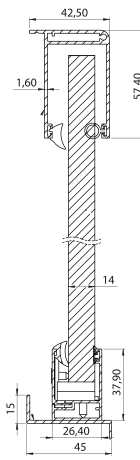

Plus Triangle
Insulated Glass