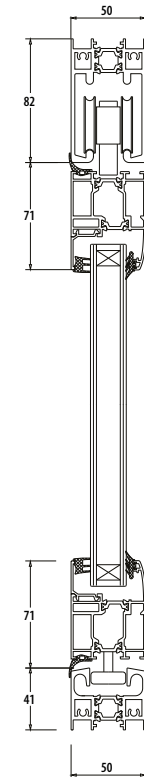

PRICE

Height	Price
101-150 cm	989 €/m ²
151-250 cm	836 €/m ²
251-260 cm	700 €/m ²

OPTIONAL

OPTIONAL 01	Special Glass Colors: +21 €/m ² (Glass Colors: Green, Smoked, Satine)
-------------	---

Notes:

- This type of glass system is compatible with steel construction, not applicable to standard aluminum construction.

DIMENSIONS

Max Height	300 cm
Min. / Max. Wing Width	66-150 cm
Glass	10mm Tempered
Glass Color	Transparent
First Panel	Standart Circle Handle

PRICE With /Without Threshold*

Height	3 Railed	4 Railed	5 Railed	6 Railed
0-150 cm	343 €/ m ²	362 €/ m ²	383 €/ m ²	402 €/ m ²
150-225 cm	292 €/ m ²	306 €/ m ²	324 €/ m ²	341 €/ m ²
225-300 cm	247 €/ m ²	260 €/ m ²	275 €/ m ²	289 €/ m ²