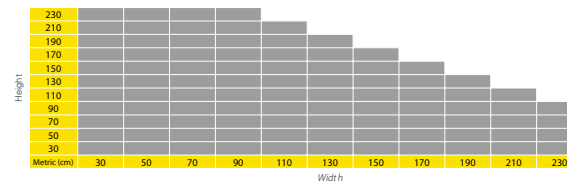

Compact Triangle;

Laminated and laminated tempered glass types are applicable.

Compact Triangle

Plus Triangle
Insulated Glass

Plus Triangle
Single glass

DIMENSIONS

Applicable product dimensions are changeable according to the glass types.

4+4mm Laminated

4+4mm Laminated + Tempered Glass

4+6+4mm Insulated + Tempered Glass

PRICE

	4+4mm Laminated	8mm Tempered	4+6+4 mm Insulated Tempered
Plus Triangle	282 €/m ²	282 €/m ²	303 €/m ²
Compact Triangle	282 €/m ²	282 €/m ²	-