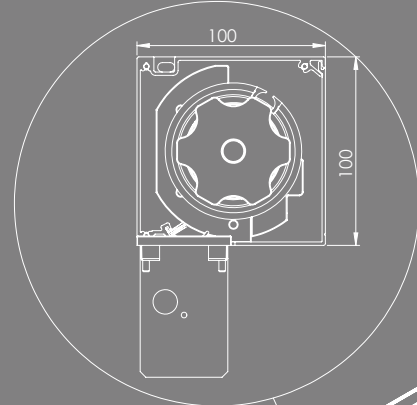

VERTICAL ZIP BLIND

100x100 Wind. Plus

Side View

Cassette Profile

Rail Profile

Terminal Profil

WINDSTOR PLUS 100

VERTICAL ZIP BLIND