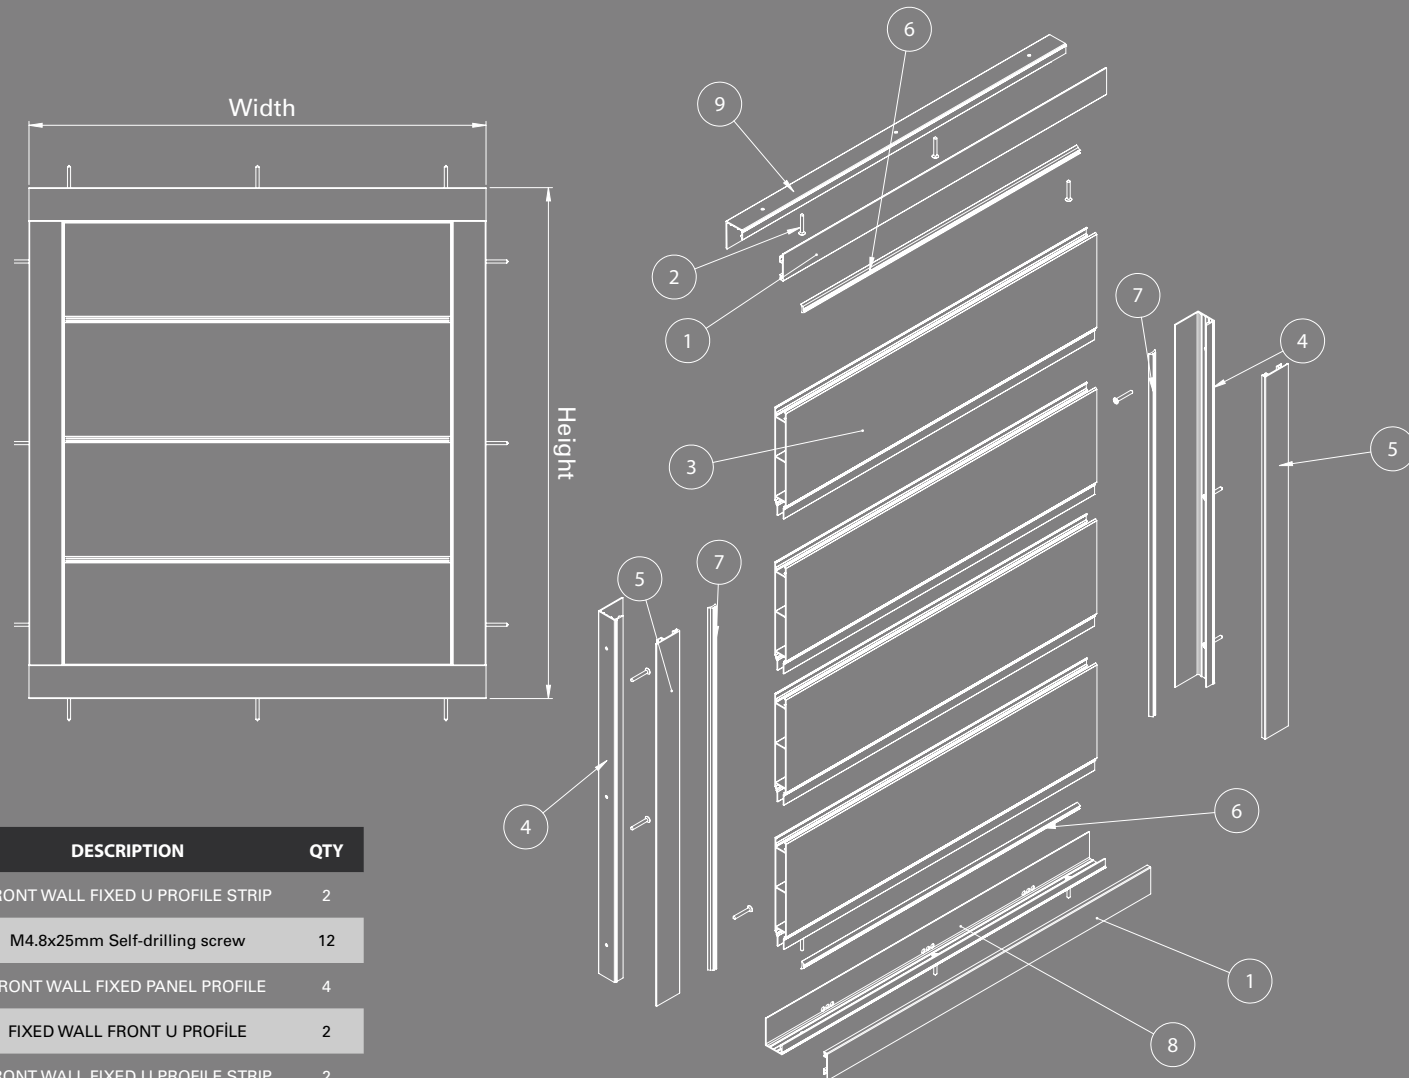

ALUWALL

ALUMINUM WALL

MAXIMUM DIMENSIONS

WIDTH	HEIGHT
300 cm	408,01 cm
500 cm	288,25 cm

NO	CODES	DESCRIPTION	QTY
1	ALM.PREG4055.0600	FRONT WALL FIXED U PROFILE STRIP	2
2	HRD.VID.G1029.PSMZ	M4.8x25mm Self-drilling screw	12
3	ALM.PREG4053.0600	FRONT WALL FIXED PANEL PROFILE	4
4	ALM.PREG4054.0600	FIXED WALL FRONT U PROFILE	2
5	ALM.PREG4055.0600	FRONT WALL FIXED U PROFILE STRIP	2
6	PLS.CON.C1001.SYAH	Rubber 2mm	2
7	PLS.CON.C1001.SYAH	Rubber 2mm	2
8	ALM.PREG4054.0600	FIXED WALL FRONT U PROFILE	1
9	ALM.PREG4054.0600	FIXED WALL FRONT U PROFILE	1