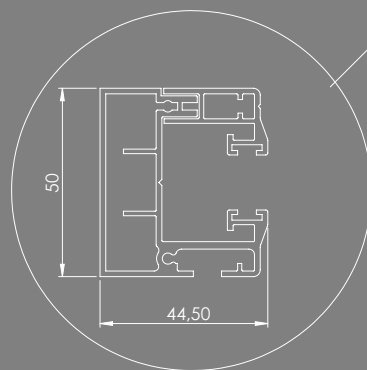

VERTICAL ZIP BLIND

100x100 Wind. Plus

Side View

Cassette Profile

Rail Profile

Terminal Profil

WINDSTOR PLUS 100

VERTICAL ZIP BLIND

		With Soltis VEOZIP Fabric							
		Width							
Height		100 cm	150 cm	200 cm	250 cm	275 cm	300 cm	350 cm	400 cm
	100 cm	€ 1.338	€ 1.487	€ 1.636	€ 1.730	€ 1.807	€ 1.884	€ 2.041	€ 2.248
	150 cm	€ 1.443	€ 1.590	€ 1.734	€ 1.831	€ 1.908	€ 1.985	€ 2.182	€ 2.426
	200 cm	€ 1.555	€ 1.692	€ 1.831	€ 1.932	€ 2.010	€ 2.086	€ 2.324	€ 2.602
	250 cm	€ 1.662	€ 1.792	€ 1.924	€ 2.043	€ 2.156	€ 2.270	€ 2.485	€ 2.774
	275 cm	€ 1.767	€ 1.891	€ 2.015	€ 2.151	€ 2.302	€ 2.452	€ 2.645	€ 2.948

ALUWALL

ALUMINUM WALL

MAXIMUM DIMENSIONS

WIDTH	HEIGHT
300 cm	408,01 cm
500 cm	288,25 cm

NO	CODES	DESCRIPTION	QTY
1	ALM.PREG4055.0600	FRONT WALL FIXED U PROFILE STRIP	2
2	HRD.VID.G1029.PSMZ	M4.8x25mm Self-drilling screw	12
3	ALM.PREG4053.0600	FRONT WALL FIXED PANEL PROFILE	4
4	ALM.PREG4054.0600	FIXED WALL FRONT U PROFILE	2
5	ALM.PREG4055.0600	FRONT WALL FIXED U PROFILE STRIP	2
6	PLS.CON.C1001.SYAH	Rubber 2mm	2
7	PLS.CON.C1001.SYAH	Rubber 2mm	2
8	ALM.PREG4054.0600	FIXED WALL FRONT U PROFILE	1
9	ALM.PREG4054.0600	FIXED WALL FRONT U PROFILE	1