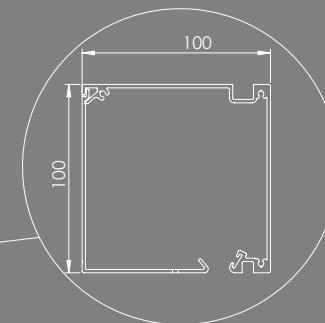

VERTICAL ZIP BLIND

100x100 Wind. Plus

Side View

Cassette Profile

Rail Profile

Terminal Profil

WINDSTOR PLUS 100

VERTICAL ZIP BLIND