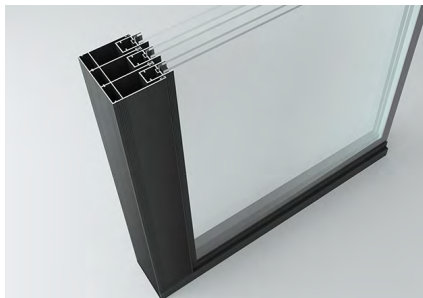

# ADJUSTABLE PARAPET SYSTEM

GLASS SYSTEMS ▶ FIXED & ADJUSTABLE SYSTEMS

Operating vertically this parapet system can function interiorly as a room divider and exteriorly as a balcony and wind breaker.

Due to the adjustable height ability of the panels this product can provide finely tuned sound, heat and water control. This product can be used with or without motor, and due to special stabilizers; it can easily be set to the desired height without using much energy. Using the Motorized option can be operated by remote control.