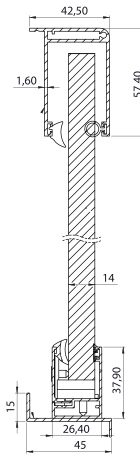

Plus Triangle
Insulated Glass