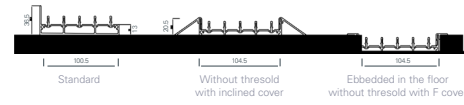

5 Railed Sliding System S