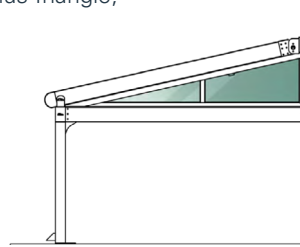

TRIANGULAR SECTION SYSTEM

There are 2 types of triangular fixed glass systems compatible with Palmiye's Plus and Compact Pergola series.

Plus Triangle;