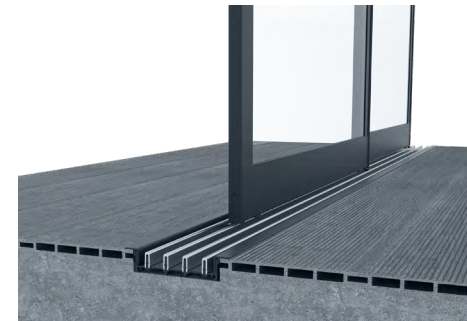

SLIDING S EMBEDDED IN THE FLOOR WITH
F PROFILE