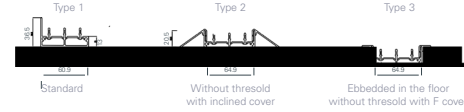

3 Railed Sliding System S