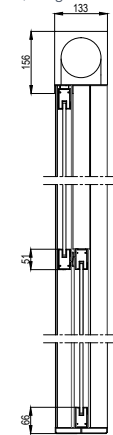

Type 2
Motorized
(Single Glass)