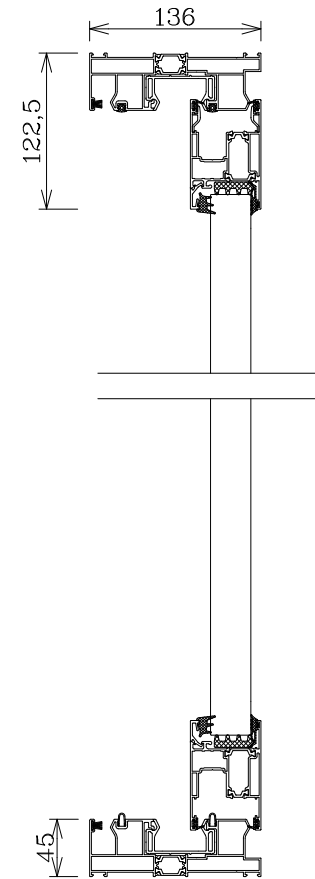

OPTIONAL

OPTIONAL 01	Special Glass Colors: +22 €/m² (Glass Colors: Green, Smoked, Satine)