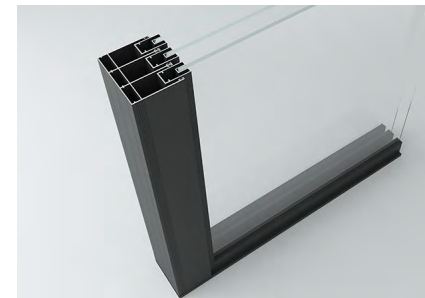

ADJUSTABLE PARAPET SYSTEM

GLASS SYSTEMS ▶ FIXED & ADJUSTABLE SYSTEMS

Operating vertically this parapet system can function interiorly as a room divider and exteriorly as a balcony and wind breaker.

Due to the adjustable height ability of the panels this product can provide finely tuned sound, heat and water control. This product can be used with or without motor, and due to special stabilizers; it can easily be set to the desired height without using much energy. Using the Motorized option can be operated by remote control.