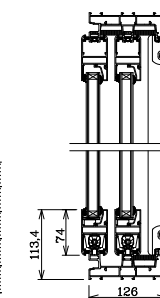

CONFIGURATIONS

DIMENSIONS

Max Height	300 cm
Max Width	600 cm
Max Wing Width	150 cm
Glass	4+12+4mm Tempered Insulated
Glass Color	Transparent

PRICE

Height (cm)	2 Railed		3 Railed				
	2 Panels	4 Panels	2 Panels	3 Panels	4 Panels	5 Panels	6 Panels
50-100	€ 442	€ 520	€ 455	€ 482	€ 536	€ 616	€ 708
101-200	€ 402	€ 472	€ 414	€ 438	€ 487	€ 560	€ 644
201-300	€ 377	€ 443	€ 388	€ 411	€ 457	€ 525	€ 604

OPTIONAL

OPTIONAL 01	Special Glass Colors: +22 €/m² (Glass Colors: Green, Smoked, Opaque, Satine)

3 Railed