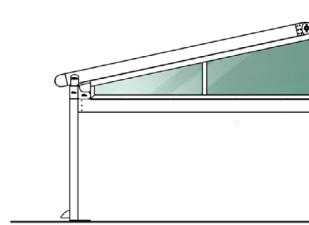

### TRIANGULAR SECTION SYSTEM

There are 2 types of triangular fixed glass systems compatible with Palmiye's Plus and Compact Pergola series.

Plus Triangle;

Laminated, laminated tempered and double glass types are applicable.

Compact Triangle;

Laminated and laminated tempered glass types are applicable.

Compact Triangle

Plus Triangle  
Insulated Glass

Plus Triangle  
Single glass