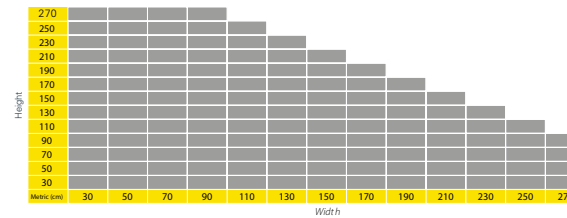

4+6+4mm Insulated + Tempered Glass