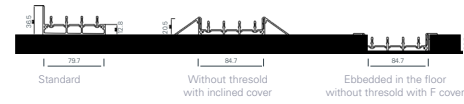

4 Railed Sliding System S