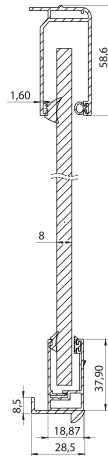

Compact Triangle