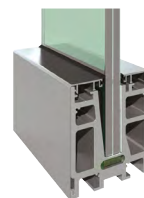

MODEL 1

MODEL 2