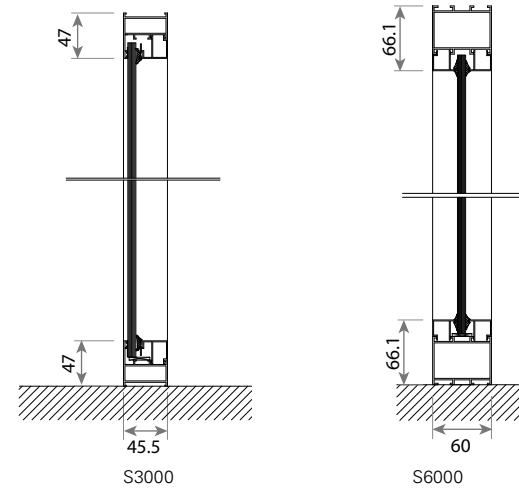

### DIMENSIONS

Max Height	300 cm
Max Width	600 cm
Max Wing Width	200 cm
Glass	6+14+4 mm Insulated Tempered

### DIMENSIONS

Max Height	300 cm
Max Width	600 cm
Glass	4+4mm Laminated
Glass Color	Transparent