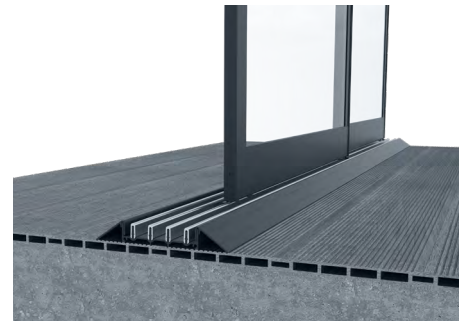

SLIDING S WITHOUT THRESHOLD WITH
RAMP PROFILE