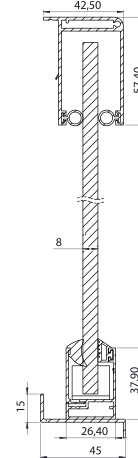

Plus Triangle
Single glass