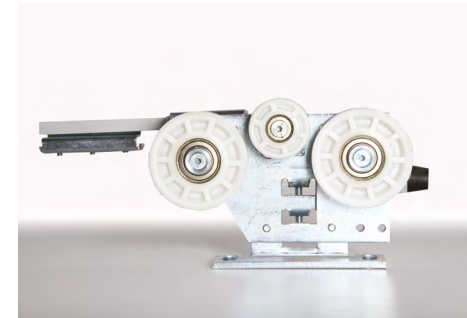

PHOTOCELL DOOR

GLASS SYSTEMS ► DOOR SYSTEMS

This clean cut and stylish door system operates with a photocell sensor.

It has two or four configurations and a versatile design which allows for flexible application in many different settings. It also applies an intelligent OCS safety system, meaning that if an obstruction is in the way, it steps in to prevent clipping the person or object.

Security and access control are installed at the top of the frame. At the same time as applying excellent weather sealing qualities the frames are also reduced to the maximum so as to promote visibility.