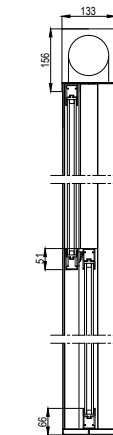

Type 2 Motorized
(Double Glass)