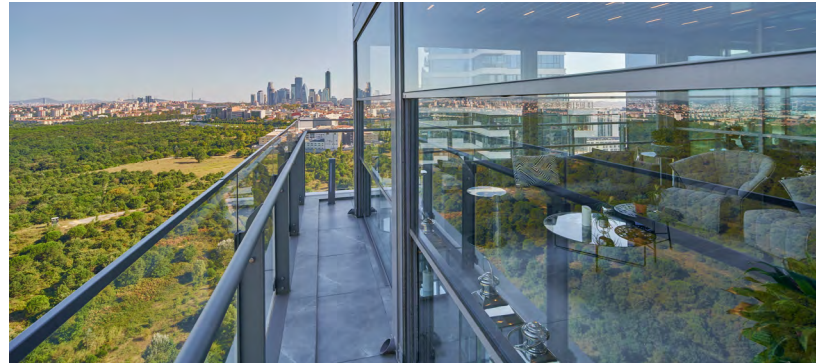

2 PANELS DOUBLE GLASS

2 PANELS DOUBLE GLASS													
		WIDTH (cm)											
		150	175	200	225	250	275	300	325	350	375	400	425
HEIGHT (cm)	150	€ 2.626	€ 2.708	€ 2.791	€ 3.106	€ 3.193	€ 3.502	€ 3.595	€ 4.423	€ 4.506	€ 4.599	€ 4.702	€ 4.806
	175	€ 2.678	€ 2.769	€ 2.858	€ 3.185	€ 3.262	€ 3.603	€ 3.705	€ 4.564	€ 4.654	€ 4.757	€ 4.869	€ 4.981
	200	€ 2.730	€ 2.827	€ 2.922	€ 3.263	€ 3.364	€ 3.701	€ 3.810	€ 4.699	€ 4.799	€ 4.908	€ 5.030	
	225	€ 2.779	€ 2.882	€ 2.985	€ 3.337	€ 3.446	€ 3.796	€ 3.911	€ 4.830	€ 4.937	€ 5.055		
	250	€ 2.828	€ 2.937	€ 3.046	€ 3.410	€ 3.526	€ 3.887	€ 4.010	€ 4.958	€ 5.073			
	275	€ 2.875	€ 2.991	€ 3.106	€ 3.482	€ 3.604	€ 3.978	€ 4.108	€ 5.083				
	300	€ 2.922	€ 3.043	€ 3.164	€ 3.551	€ 3.680	€ 4.066	€ 4.203					
	325	€ 2.968	€ 3.096	€ 3.223	€ 3.621	€ 3.756	€ 4.154