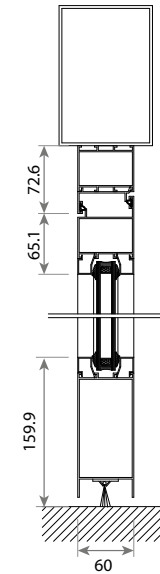

DIMENSIONS

Max Height	200-300 cm | 250-300cm
Max Width	150 cm | 85cm
Glass	4+4 Laminated
Glass Color	Transparent

PRICE

Glass	Price
One Sided Panel Door	1974 € / pcs
Two Sided Panel Door	3286 € / pcs

OPTIONAL

OPTIONAL 01	Special Glass Colors: +22 €/m² (Glass Colors: Green, Smoked, Satine)
OPTIONAL 02	4+9+4 Insulated (without extra cost)
OPTIONAL 03	Handle bar type included in price; Standard handle and Vertical bar handle, Panic bar handle for double 283 € Panic bar handle for single 248 €
OPTIONAL 04	Laminated + Tempered glass price difference is +%30
OPTIONAL 05	Door mechanism: 506 €