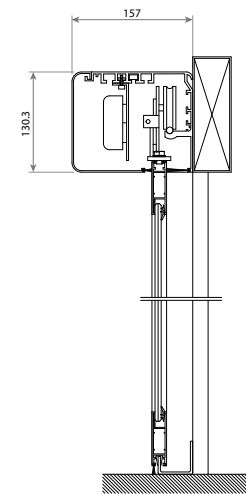

## DIMENSIONS

Max Height	300 cm
Max Width	100 cm (One Side)
Glass	10mm Tempered
Glass Color	Transparent
Handle	Standard Cylinder Handle

\*If width is max. 85cm , then available max. height is 300cm.

\*If width is 100cm, then available max. height is 250cm.

## DIMENSIONS

Max Height	200-250 cm   250-300cm
Max Wing Width	100 cm   85cm
Glass	4+4 Laminated
Glass Color	Transparent

### DIMENSIONS

Max Height	200-300 cm   250-300cm
Max Width	150 cm   85cm
Glass	4+4 Laminated
Glass Color	Transparent