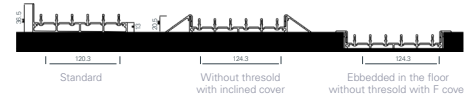

6 Railed Sliding System S