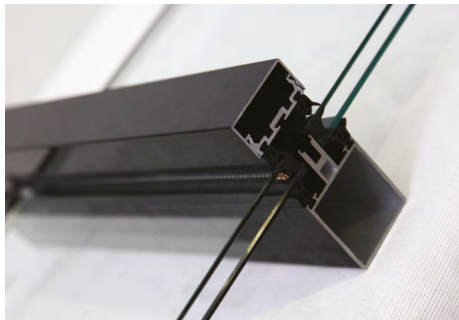

SKY LIGHT SYSTEM

GLASS SYSTEMS ► FIXED & ADJUSTABLE SYSTEMS

The Sky Light system is a special glass roof that allows you to make full use of the natural light.

Using alternative double glazed glass, this system minimizes heat loss from the roof and the different coloured glass options create a beautiful effect.

The system will be priced according to the architectural project.