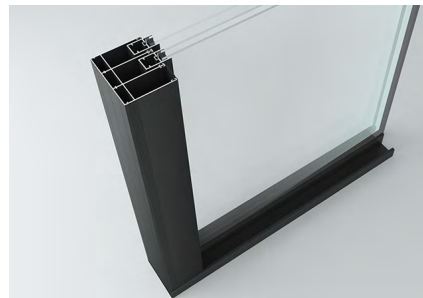

ADJUSTABLE PARAPET SYSTEM

GLASS SYSTEMS ▶ FIXED & ADJUSTABLE SYSTEMS

Operating vertically this parapet system can function interiorly as a room divider and exteriorly as a balcony and wind breaker.

Due to the adjustable height ability of the panels this product can provide finely tuned sound, heat and water control. This product can be used with or without motor, and due to special stabilizers; it can easily be set to the desired height without using much energy. Using the Motorized option can be operated by remote control.