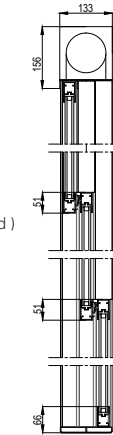

3 Panels - 5+12+5mm Tempered

3 PANELS MOTORIZED

Width	150-425cm	150-375cm	150-350cm	150-325cm	150-300cm
Height	275cm	325cm	350cm	375cm	400cm

*Maximum Height varies according to width correlation.

Type 1 Motorized
(Double Glass)