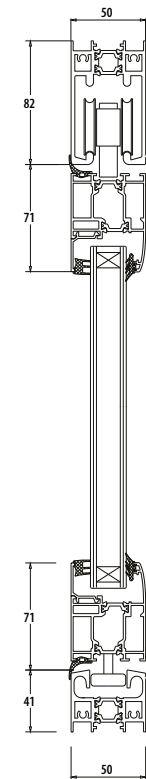

STANDARD CONFIGURATIONS

DIMENSIONS

Max Height	260 cm
Max Width	600 cm
Max Wing Width	100 cm
Min Wing Width	60 cm
Glass	4+16+4 mm insulated, tempered

PRICE

Height	Price
101-150 cm	€ 1.053
151-250 cm	€ 890
251-260 cm	€ 746

OPTIONAL

OPTIONAL 01	Special Glass Colors: +22 €/m² (Glass Colors: Green, Smoked, Satine)

Notes:

- This type of glass system is compatible with steel construction, not applicable to standard aluminum construction.