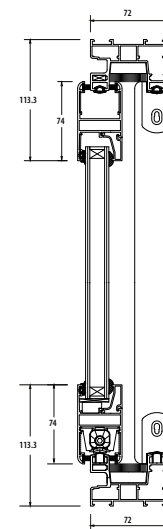

CONFIGURATIONS

DIMENSIONS

Max Height	300 cm
Max Width	600 cm
Max Wing Width	150 cm
Glass	4+12+4mm Tempered Insulated
Glass Color	Transparent

PRICE

Height (cm)	2 Railed		3 Railed				
	2 Panels	4 Panels	2 Panels	3 Panels	4 Panels	5 Panels	6 Panels
50-100	€ 442	€ 520	€ 455	€ 482	€ 536	€ 616	€ 708
101-200	€ 402	€ 472	€ 414	€ 438	€ 487	€ 560	€ 644
201-300	€ 377	€ 443	€ 388	€ 411	€ 457	€ 525	€ 604

OPTIONAL

OPTIONAL 01	Special Glass Colors: +22 €/m² (Glass Colors: Green, Smoked, Opaque, Satine)

2 Railed