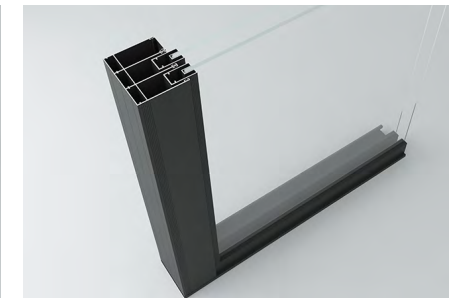

2 Panels - 5+12+5mm Tempered