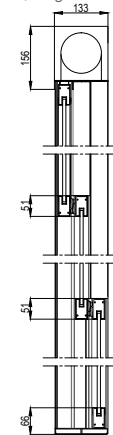

Type 1
Motorized
(Single Glass)