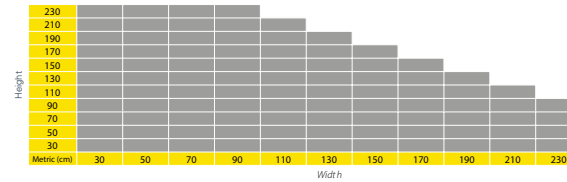

4+4mm Laminated

4+4mm Laminated + Tempered Glass