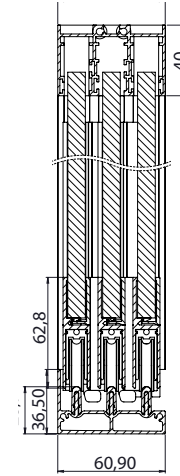

3 Railed Sliding System S