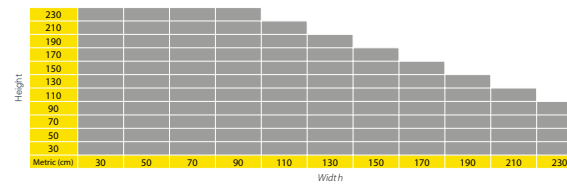

PRICE

	4+4mm Laminated	8mm Tempered	4+6+4 mm Insulated Tempered
Plus Triangle	300 €/m²	300 €/m²	323 €/m²
Compact Triangle	300 €/m²	300 €/m²	-

OPTIONAL

OPTIONAL 01	Special Glass Colors Laminated: +16 €/m² (Glass Colors: Green, Smoked, Opaque)
OPTIONAL 02	Special Glass Colour Tempered or Insulated : +22 €/m² (Glass Colors: Green, Smoked, Satine)