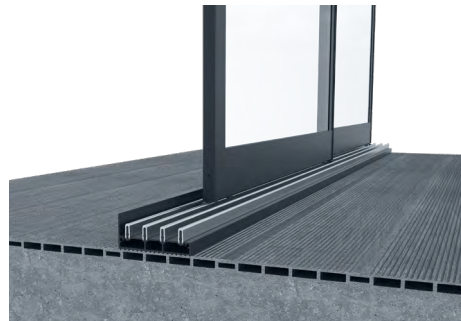

SLIDING SYSTEM S

GLASS SYSTEMS ▶ SLIDING GLASS SYSTEM S

Palmiye's new sliding glass system is perfect for any building and pergola, its adjustable wheels ensure smooth manoeuvring of each panel to both left and right. New Sliding Glass System S provides wider openings with 3, 4, 5, 6 rail options.

The tiny brushes between the 10mm glass prevents dust entering. Whether open or closed there is no loss of space with this system.

SLIDING S WITH THRESHOLD