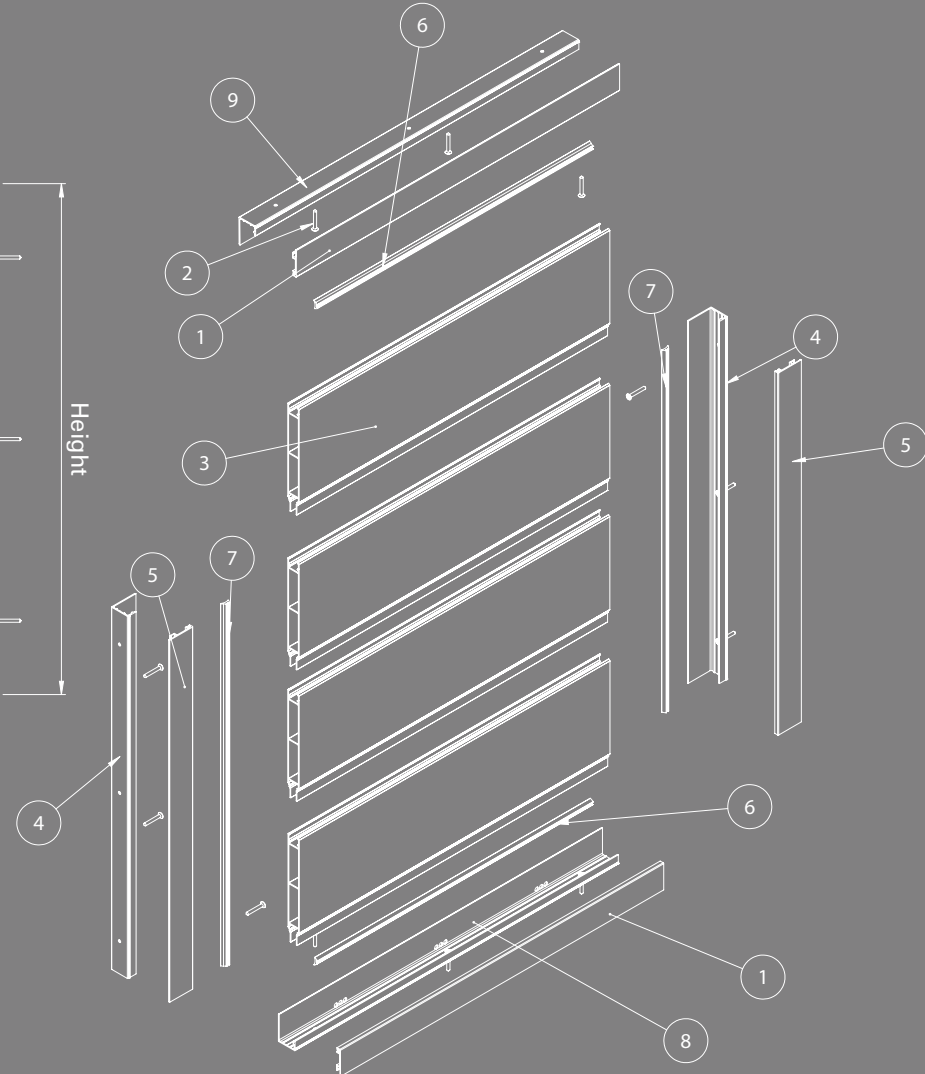

ALUWALL

ALUMINUM WALL

MAXIMUM DIMENSIONS

WIDTH	HEIGHT
300 cm	408,01 cm
500 cm	288,25 cm

NO	CODES	DESCRIPTION	QTY
1	ALM.PREG4055.0600	FRONT WALL FIXED U PROFILE STRIP	2
2	HRD.VID.G1029.PSMZ	M4.8x25mm Self-drilling screw	12
3	ALM.PREG4053.0600	FRONT WALL FIXED PANEL PROFILE	4
4	ALM.PREG4054.0600	FIXED WALL FRONT U PROFILE	2
5	ALM.PREG4055.0600	FRONT WALL FIXED U PROFILE STRIP	2
6	PLS.CON.C1001.SYAH	Rubber 2mm	2
7	PLS.CON.C1001.SYAH	Rubber 2mm	2
8	ALM.PREG4054.0600	FIXED WALL FRONT U PROFILE	1
9	ALM.PREG4054.0600	FIXED WALL FRONT U PROFILE	1