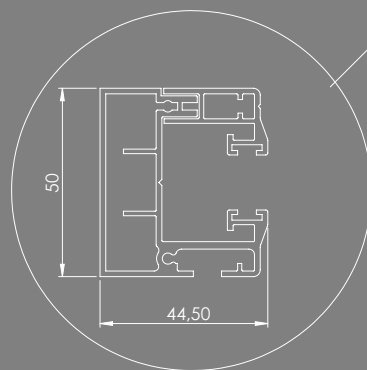

VERTICAL ZIP BLIND

100x100 Wind. Plus

Side View

Cassette Profile

Rail Profile

Terminal Profil

WINDSTOR PLUS 100

VERTICAL ZIP BLIND

ALUWALL

ALUMINUM WALL

MAXIMUM DIMENSIONS

WIDTH	HEIGHT
300 cm	408,01 cm
500 cm	288,25 cm

NO	CODES	DESCRIPTION	QTY
1	ALM.PREG4055.0600	FRONT WALL FIXED U PROFILE STRIP	2
2	HRD.VID.G1029.PSMZ	M4.8x25mm Self-drilling screw	12
3	ALM.PREG4053.0600	FRONT WALL FIXED PANEL PROFILE	4
4	ALM.PREG4054.0600	FIXED WALL FRONT U PROFILE	2
5	ALM.PREG4055.0600	FRONT WALL FIXED U PROFILE STRIP	2
6	PLS.CON.C1001.SYAH	Rubber 2mm	2
7	PLS.CON.C1001.SYAH	Rubber 2mm	2
8	ALM.PREG4054.0600	FIXED WALL FRONT U PROFILE	1
9	ALM.PREG4054.0600	FIXED WALL FRONT U PROFILE	1