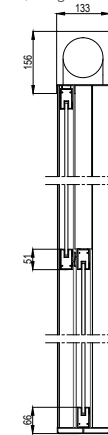

Type 2
Motorized
(Single Glass)