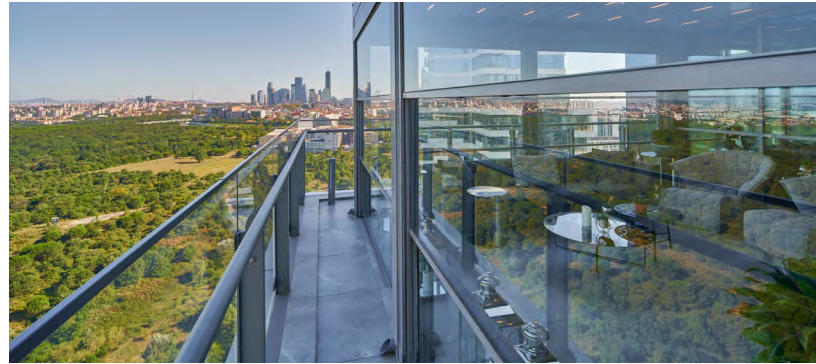

2 PANELS DOUBLE GLASS

2 PANELS DOUBLE GLASS													
		WIDTH (cm)											
		150	175	200	225	250	275	300	325	350	375	400	425
HEIGHT (cm)	150	€ 2.702	€ 2.787	€ 2.872	€ 3.196	€ 3.285	€ 3.604	€ 3.699	€ 4.551	€ 4.636	€ 4.732	€ 4.839	€ 4.945
	175	€ 2.756	€ 2.849	€ 2.941	€ 3.278	€ 3.357	€ 3.708	€ 3.812	€ 4.696	€ 4.789	€ 4.895	€ 5.010	€ 5.125
	200	€ 2.809	€ 2.909	€ 3.007	€ 3.358	€ 3.462	€ 3.809	€ 3.920	€ 4.835	€ 4.938	€ 5.050	€ 5.176	
	225	€ 2.860	€ 2.966	€ 3.072	€ 3.434	€ 3.546	€ 3.906	€ 4.024	€ 4.970	€ 5.080	€ 5.201		
	250	€ 2.910	€ 3.022	€ 3.134	€ 3.509	€ 3.628	€ 4.000	€ 4.127	€ 5.101	€ 5.220			
	275	€ 2.959	€ 3.077	€ 3.196	€ 3.583	€ 3.708	€ 4.094	€ 4.228	€ 5.231				
	300	€ 3.007	€ 3.131	€ 3.256	€ 3.654	€ 3.786	€ 4.184	€ 4.325					
	325	€ 3.054	€ 3.186	€ 3.316	€ 3.726	€ 3.865	€ 4.274