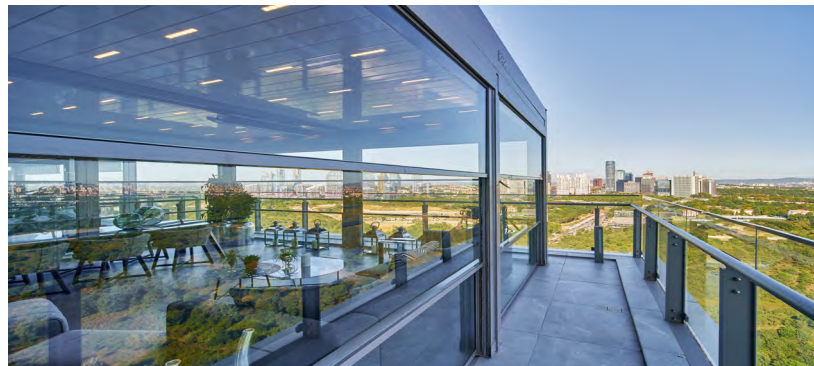

ADJUSTABLE PARAPET SYSTEM

GLASS SYSTEMS ▶ FIXED & ADJUSTABLE SYSTEMS

3 PANELS SINGLE GLASS

		3 PANELS SINGLE GLASS											
		WIDTH (cm)											
		150	175	200	225	250	275	300	325	350	375	400	425
HEIGHT (cm)	150	€ 2.923	€ 2.995	€ 3.269	€ 3.310	€ 3.679	€ 3.719	€ 3.818	€ 4.068	€ 4.403	€ 4.627	€ 4.951	€ 5.276
	175	€ 2.962	€ 3.036	€ 3.318	€ 3.363	€ 3.741	€ 3.785	€ 3.889	€ 4.146	€ 4.491	€ 4.723	€ 5.057	€ 5.392
	200	€ 2.999	€ 3.079	€ 3.368	€ 3.416	€ 3.803	€ 3.851	€ 3.959	€ 4.224	€ 4.577	€ 4.816	€ 5.160	€ 5.504
	225	€ 3.038	€ 3.119	€ 3.415	€ 3.466	€ 3.862	€ 3.912	€ 4.025	€ 4.297	€ 4.661	€ 4.907	€ 5.261	€ 5.614
	250	€ 3.071	€ 3.158	€ 3.460	€ 3.515	€ 3.918	€ 3.974	€ 4.091	€ 4.370	€ 4.743	€ 4.996	€ 5.359	€ 5.722
	275	€ 3.106	€ 3.196	€ 3.505	€ 3.563	€ 3.975	€ 4.034	€ 4.155	€ 4.442	€ 4.824	€ 5.084	€ 5.456	€ 5.828
	300	€ 3.139	€ 3.233	€ 3.548	€ 3.610	€ 4.030	€ 4.092	€ 4.217	€ 4.511	€ 4.901	€ 5.167	€ 5.548	
	325	€ 3.236	€ 3.335	€ 3.662	€ 3.728	€ 4.165	€ 4.232	€ 4.364	€ 4.669	€ 5.075	€ 5.355		
	350	€ 3.334	€ 3.438	€ 3.778	€ 3.849	€ 4.302	€ 4.374	€ 4.513	€ 4.832	€ 5.255			
	375	€ 3.433	€ 3.544	€ 3.896	€ 3.972	€ 4.442	€ 4.518	€ 4.665	€ 4.997				
	400	€ 3.534	€ 3.650	€ 4.016	€ 4.096	€ 4.584	€ 4.665	€ 4.819					
	425	€ 3.635	€ 3.757	€ 4.137	€ 4.221	€ 4.726	€ 4.813