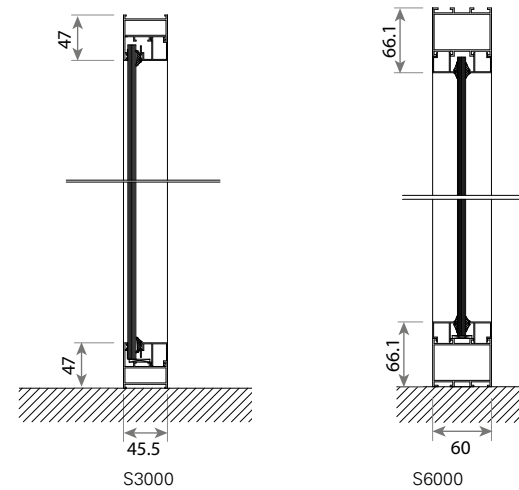

DIMENSIONS

Max Height	300 cm
Max Width	600 cm
Glass	4+4mm Laminated
Glass Color	Transparent

PRICE

	4+4mm Laminated	5+5mm Laminated	6+6mm Laminated	Insulated Tempered (4+9+4mm)
S3000	309 €/m²	329 €/m²	340 €/m²	331 €/m²
S6000	360 €/m²	384 €/m²	279 €/m²	362 €/m²

OPTIONAL

OPTIONAL 01	Laminated & Tempered glass price difference is +%30.
OPTIONAL 02	Special Glass Colors Laminated: +16 €/m² (Glass Colors: Green, Smoked, Opaque)
OPTIONAL 03	Special Glass Colour Tempered or Insulated : +23 €/m² (Glass Colors: Green, Smoked, Satine)