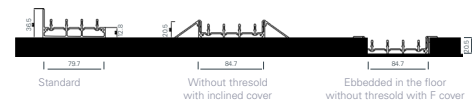

The strength of this system enables it to carry heavy panels and the extra rubber surround makes the system completely air tight and waterproof.

STANDARD CONFIGURATIONS

DIMENSIONS

Max Height	260 cm
Max Width	600 cm
Max Wing Width	100 cm
Min Wing Width	60 cm
Glass	4+16+4 mm insulated, tempered

DIMENSIONS

Max Height	300 cm
Min. / Max. Wing Width	56-150 cm
Glass	10mm Tempered
Glass Color	Transparent
First Panel	Standart Circle Handle

PRICE With /Without Threshold*

Height	3 Railed	4 Railed	5 Railed	6 Railed
0-150 cm	€ 376	€ 396	€ 420	€ 440
150-225 cm	€ 320	€ 336	€ 356	€ 373
225-300 cm	€ 271	€ 285	€ 301	€ 317

Note:

1. For aluminum colors not existing in Palmiye Color chart; If 10% of the total order amount is less than 600 €, a min 600 € net price difference will be applied. If 10% of the total order amount is over 600 €, 10% of the total amount of the order will be reflected as a price difference. There will be a maximum limit which is 4.000 Euro to be charged for non-standard colour choice.
2. Thresholdless bottom profile price does not include F profile and ramp profile. These can be added without price difference but should be specified in the project.
3. If standard side profile for glass panels not desired, single side profile can be used alternatively. In case of using a single side upright, a price of 50 € per system will be deducted.

5 Railed Sliding System S

6 Railed Sliding System S

3 Railed Sliding System S

4 Railed Sliding System S

5 Railed Sliding System S

6 Railed Sliding System S

Maximum & Minimum Wing Dimensions

System Height cm	Wing Width Max. cm	Wing Width Min. cm
300	80	70
270	90	68
240	100	66
220	110	64
200	120	62
190	130	60
175	140	58
160	150	56