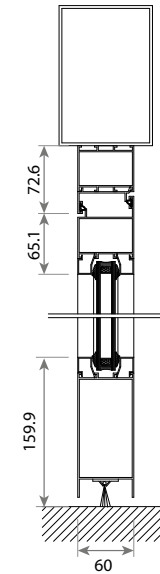

DIMENSIONS

Max Height	200-300 cm | 250-300cm
Max Width	150 cm | 85cm
Glass	4+4 Laminated
Glass Color	Transparent

PRICE

Glass	Price
One Sided Panel Door	2.031 € / pcs
Two Sided Panel Door	3.381 € / pcs

OPTIONAL

OPTIONAL 01	Special Glass Colors: +23 €/m² (Glass Colors: Green, Smoked, Satine)
OPTIONAL 02	4+9+4 Insulated (without extra cost)
OPTIONAL 03	Handle bar type included in price; Standard handle and Vertical bar handle, Panic bar handle for double 291 € Panic bar handle for single 255 €
OPTIONAL 04	Laminated + Tempered glass price difference is +%30
OPTIONAL 05	Door mechanism: 521 €