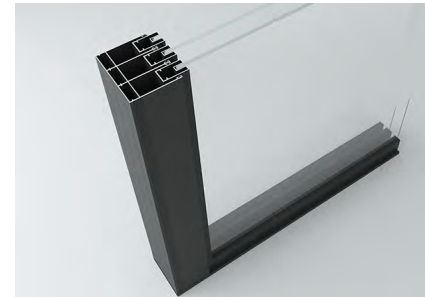

3 Panels - 5+12+5mm Tempered