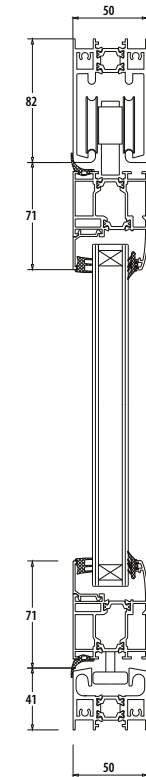

PRICE

Height	Price
101-150 cm	€ 1.084
151-250 cm	€ 916
251-260 cm	€ 767

OPTIONAL

OPTIONAL 01	Special Glass Colors: +23 €/m ² (Glass Colors: Green, Smoked, Satine)
-------------	---

Notes:

- This type of glass system is compatible with steel construction, not applicable to standard aluminum construction.

DIMENSIONS

Max Height	300 cm
Min. / Max. Wing Width	56-150 cm
Glass	10mm Tempered
Glass Color	Transparent
First Panel	Standart Circle Handle

PRICE With /Without Threshold*

Height	3 Railed	4 Railed	5 Railed	6 Railed
0-150 cm	€ 376	€ 396	€ 420	€ 440
150-225 cm	€ 320	€ 336	€ 356	€ 373
225-300 cm	€ 271	€ 285	€ 301	€ 317