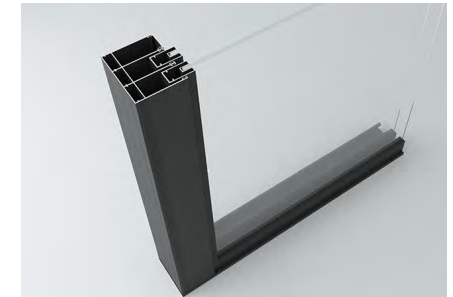

2 Panels - 5+12+5mm Tempered