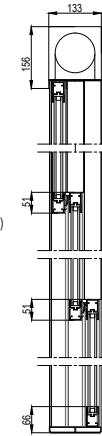

3 PANELS MOTORIZED

Width	150-425cm	150-375cm	150-350cm	150-325cm	150-300cm
Height	275cm	325cm	350cm	375cm	400cm

*Maximum Height varies according to width correlation.

Type 1 Motorized
(Double Glass)