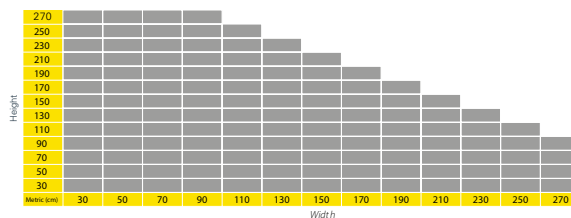

Compact Triangle;

Laminated and laminated tempered glass types are applicable.

Compact Triangle

Plus Triangle
Insulated Glass

Plus Triangle
Single glass

DIMENSIONS

Applicable product dimensions are changeable according to the glass types.

4+4mm Laminated

4+4mm Laminated + Tempered Glass

4+6+4mm Insulated + Tempered Glass

PRICE

	4+4mm Laminated	8mm Tempered	4+6+4 mm Insulated Tempered
Plus Triangle	309 €/m ²	309 €/m ²	332 €/m ²
Compact Triangle	309 €/m ²	309 €/m ²	-