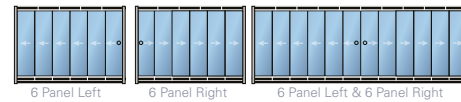

The strength of this system enables it to carry heavy panels and the extra rubber surround makes the system completely air tight and waterproof.

STANDARD CONFIGURATIONS

DIMENSIONS

Max Height	260 cm
Max Width	600 cm
Max Wing Width	100 cm
Min Wing Width	60 cm
Glass	4+16+4 mm insulated, tempered

Note:

1. For aluminum colors not existing in Palmiye Color chart; If 10% of the total order amount is less than 600 €, a min 600 € net price difference will be applied. If 10% of the total order amount is over 600 €, 10% of the total amount of the order will be reflected as a price difference. There will be a maximum limit which is 4.000 Euro to be charged for non-standard colour choice.
2. Thresholdless bottom profile price does not include F profile and ramp profile. These can be added without price difference but should be specified in the project.
3. If standard side profile for glass panels not desired, single side profile can be used alternatively. In case of using a single side upright, a price of 50 € per system will be deducted.

PANEL CONFIGURATION

GLASS SYSTEMS ▶ SLIDING GLASS SYSTEM S

3 Railed Sliding System S

4 Railed Sliding System S

5 Railed Sliding System S

6 Railed Sliding System S

3 Railed Sliding System S

4 Railed Sliding System S

5 Railed Sliding System S

6 Railed Sliding System S

3 Railed Sliding System S

4 Railed Sliding System S

5 Railed Sliding System S

6 Railed Sliding System S

Maximum & Minimum Wing Dimensions

System Height cm	Wing Width Max. cm	Wing Width Min. cm
300	80	70
270	90	68
240	100	66
220	110	64
200	120	62
190	130	60
175	140	58
160	150	56