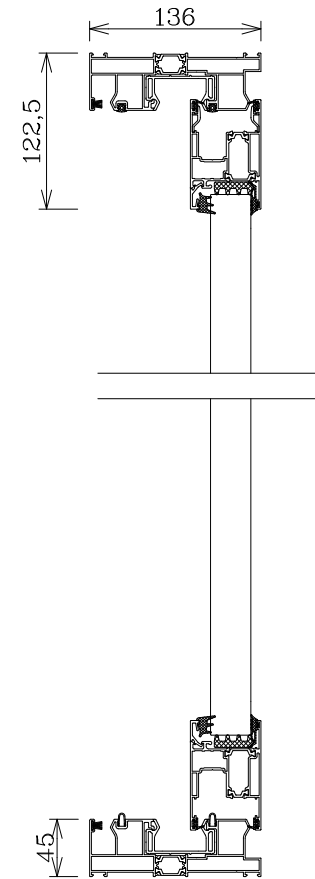

OPTIONAL

OPTIONAL 01	Special Glass Colors: +23 €/m² (Glass Colors: Green, Smoked, Satine)