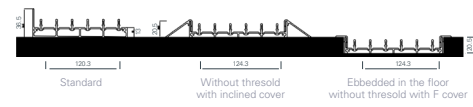

5 Railed Sliding System S

6 Railed Sliding System S

3 Railed Sliding System S

4 Railed Sliding System S

5 Railed Sliding System S

6 Railed Sliding System S

Maximum & Minimum Wing Dimensions

System Height cm	Wing Width Max. cm	Wing Width Min. cm
300	80	70
270	90	68
240	100	66
220	110	64
200	120	62
190	130	60
175	140	58
160	150	56