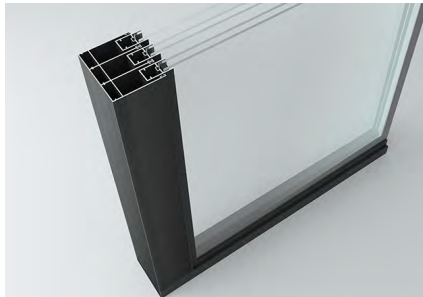

ADJUSTABLE PARAPET SYSTEM

GLASS SYSTEMS ▶ FIXED & ADJUSTABLE SYSTEMS

Operating vertically this parapet system can function interiorly as a room divider and exteriorly as a balcony and wind breaker.

Due to the adjustable height ability of the panels this product can provide finely tuned sound, heat and water control. This product can be used with or without motor, and due to special stabilizers; it can easily be set to the desired height without using much energy. Using the Motorized option can be operated by remote control.