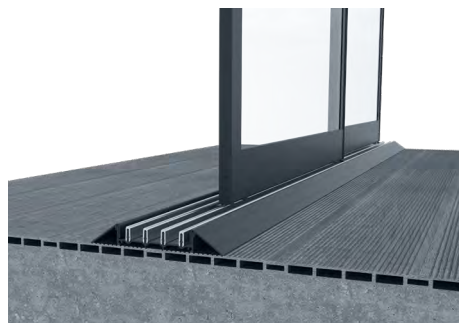

SLIDING S WITHOUT THRESHOLD WITH RAMP PROFILE