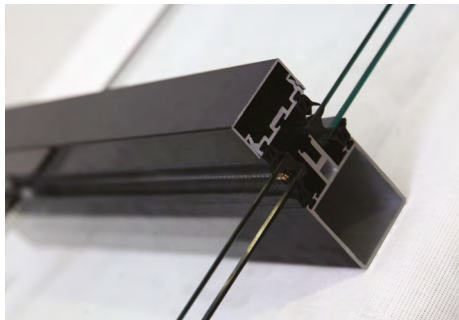

SKY LIGHT SYSTEM

GLASS SYSTEMS ▶ FIXED & ADJUSTABLE SYSTEMS

The Sky Light system is a special glass roof that allows you to make full use of the natural light.

Using alternative double glazed glass, this system minimizes heat loss from the roof and the different coloured glass options create a beautiful effect.

The system will be priced according to the architectural project.