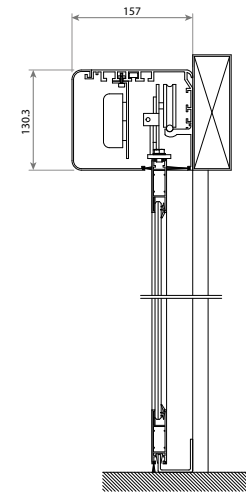

MODEL 1

MODEL 2

MODEL 3

DIMENSIONS

Max Height	105 cm
Max Width	-
Glass	6+6mm Laminated Tempered, 8+8mm Laminated Tempered
Glass Color	Transparent

PRICE

Glass	Price
6+6mm Laminated Tempered	542 € / lm
8+8mm Laminated Tempered	592 € / lm

DOUBLE DOOR

DIMENSIONS

Max Height	300 cm
Max Width	100 cm (One Side)
Glass	10mm Tempered
Glass Color	Transparent
Handle	Standard Cylinder Handle

*If width is max. 85cm , then available max. height is 300cm.

*If width is 100cm, then available max. height is 250cm.

PRICE

Glass	Price
One Sided Panel Door	929 € / pcs
Two Sided Panel Door	1.861 € / pcs

OPTIONAL

OPTIONAL 01	Special Glass Colors: +14 €/m ² (Glass Colors: Green, Smoked, Opaque, Satine)		
OPTIONAL 02	Handle Types	Flat 40cm : +79 €	Oval 60cm : +120 €
		Flat 60cm : +117 €	Oval 120cm : +132 €
		Flat 80cm : +138 €	
		Flat 120cm : +170 €	

CONFIGURATIONS

SINGLE-WAY SLIDE

DUAL-WAY SLIDE

DIMENSIONS

Max Height	200-250 cm 250-300cm
Max Wing Width	100 cm 85cm
Glass	4+4 Laminated
Glass Color	Transparent

PRICE

Glass	Price
Single-Way Slide Door	5.581 € / pcs
Dual-Way Slide Door	6.257 € / pcs