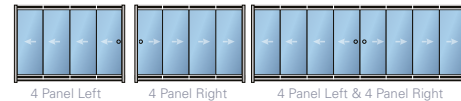

5 Railed Sliding System S