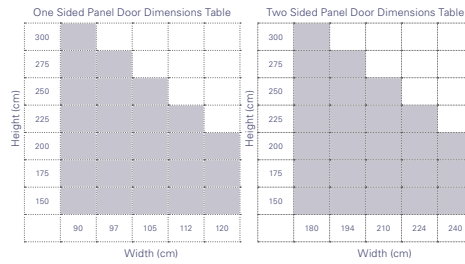

DOUBLE DOOR

DIMENSIONS

Max Height	300 cm
Max Width	100 cm (One Side)
Glass	10mm Tempered
Glass Color	Transparent
Handle	Standard Cylinder Handle

*If width is max. 85cm , then available max. height is 300cm.

*If width is 100cm, then available max. height is 250cm.

PRICE

Glass	Price
One Sided Panel Door	929 € / pcs
Two Sided Panel Door	1.861 € / pcs

OPTIONAL

OPTIONAL 01	Special Glass Colors: +14 €/m ² (Glass Colors: Green, Smoked, Opaque, Satine)		
OPTIONAL 02	Handle Types	Flat 40cm : +79 €	Oval 60cm : +120 €
		Flat 60cm : +117 €	Oval 120cm : +132 €
		Flat 80cm : +138 €	
		Flat 120cm : +170 €	

CONFIGURATIONS

SINGLE-WAY SLIDE

DUAL-WAY SLIDE

DIMENSIONS

Max Height	200-250 cm 250-300cm
Max Wing Width	100 cm 85cm
Glass	4+4 Laminated
Glass Color	Transparent

PRICE

Glass	Price
Single-Way Slide Door	5.581 € / pcs
Dual-Way Slide Door	6.257 € / pcs

With a range of colours available from our powder coating or wood effect, this Aluminium Door System adds strength and substance to your existing building.

DIMENSIONS

Max Height	200-300 cm 250-300cm
Max Width	150 cm 85cm
Glass	4+4 Laminated
Glass Color	Transparent