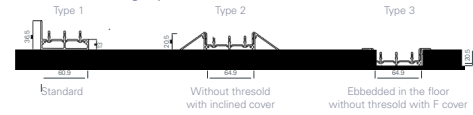

3 Railed Sliding System S