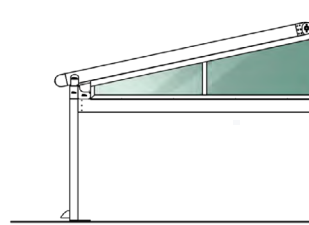

TRIANGULAR SECTION SYSTEM

There are 2 types of triangular fixed glass systems compatible with Palmiye's Plus and Compact Pergola series.

Plus Triangle;

Laminated, laminated tempered and double glass types are applicable.

Compact Triangle;

Laminated and laminated tempered glass types are applicable.

Compact Triangle

Plus Triangle
Insulated Glass

Plus Triangle
Single glass

DIMENSIONS

Applicable product dimensions are changeable according to the glass types.