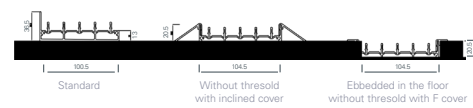

5 Railed Sliding System S

6 Railed Sliding System S

3 Railed Sliding System S

4 Railed Sliding System S

5 Railed Sliding System S

6 Railed Sliding System S

Maximum & Minimum Wing Dimensions

System Height cm	Wing Width Max. cm	Wing Width Min. cm
300	80	70
270	90	68
240	100	66
220	110	64
200	120	62
190	130	60
175	140	58
160	150	56