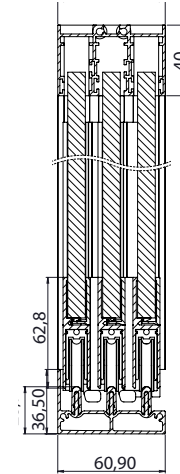

The strength of this system enables it to carry heavy panels and the extra rubber surround makes the system completely air tight and waterproof.

STANDARD CONFIGURATIONS

DIMENSIONS

Max Height	260 cm
Max Width	600 cm
Max Wing Width	100 cm
Min Wing Width	60 cm
Glass	4+16+4 mm insulated, tempered

5 Railed Sliding System S

6 Railed Sliding System S

3 Railed Sliding System S

4 Railed Sliding System S

5 Railed Sliding System S

6 Railed Sliding System S

Maximum & Minimum Wing Dimensions

System Height cm	Wing Width Max. cm	Wing Width Min. cm
300	80	70
270	90	68
240	100	66
220	110	64
200	120	62
190	130	60
175	140	58
160	150	56