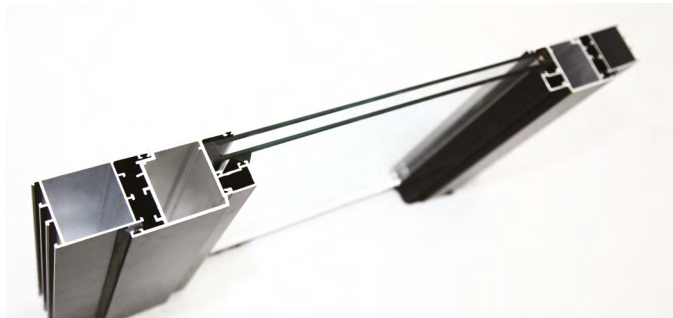

ALUMINIUM DOOR

GLASS SYSTEMS ► DOOR SYSTEMS

This aluminium framed glass door provides a warm, stylish and functional door system.

Its robust, yet smooth operation results in a product you can rely on! The high performance seals protect the building from the elements of nature.

With a range of colours available from our powder coating or wood effect, this Aluminium Door System adds strength and substance to your existing building.