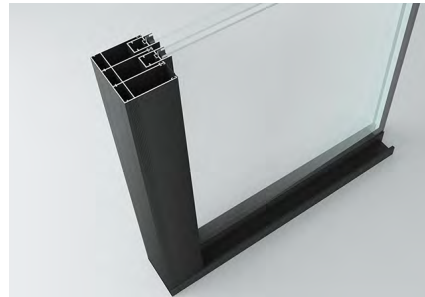

2 Panels - 8mm Tempered