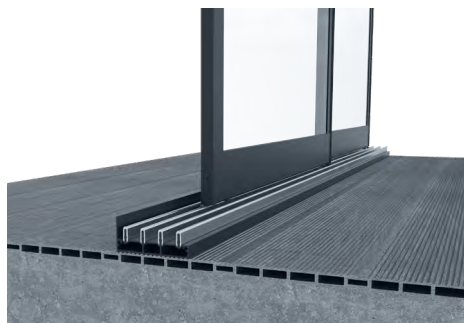

SLIDING SYSTEM S

GLASS SYSTEMS ▶ SLIDING GLASS SYSTEM S

Palmiye's new sliding glass system is perfect for any building and pergola, its adjustable wheels ensure smooth manoeuvring of each panel to both left and right. New Sliding Glass System S provides wider openings with 3, 4, 5, 6 rail options.

The tiny brushes between the 10mm glass prevents dust entering. Whether open or closed there is no loss of space with this system.

SLIDING S WITH THRESHOLD