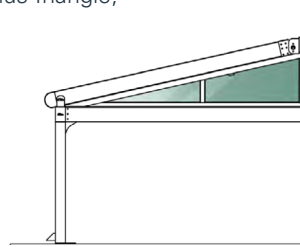

TRIANGULAR SECTION SYSTEM

There are 2 types of triangular fixed glass systems compatible with Palmiye's Plus and Compact Pergola series.

Plus Triangle;

Laminated, laminated tempered and double glass types are applicable.