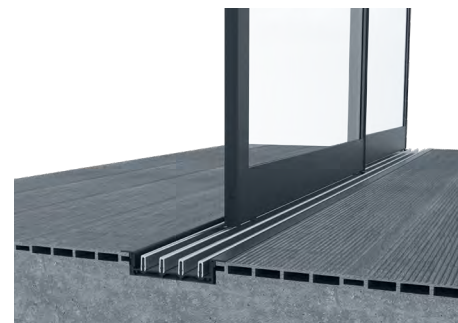

SLIDING S EMBEDDED IN THE FLOOR WITH F PROFILE