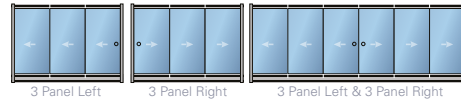

PANEL CONFIGURATION

GLASS SYSTEMS ▶ SLIDING GLASS SYSTEM S

3 Railed Sliding System S

4 Railed Sliding System S