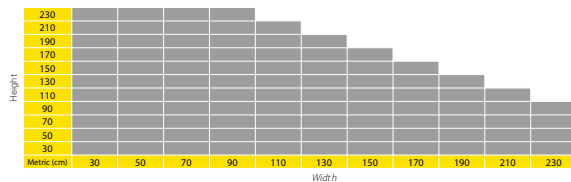

Compact Triangle;

Laminated and laminated tempered glass types are applicable.

Compact Triangle

Plus Triangle
Insulated Glass

Plus Triangle
Single glass

DIMENSIONS

Applicable product dimensions are changeable according to the glass types.

4+4mm Laminated

4+4mm Laminated + Tempered Glass

4+6+4mm Insulated + Tempered Glass

PRICE

	4+4mm Laminated	8mm Tempered	4+6+4 mm Insulated Tempered
Plus Triangle	309 €/m ²	309 €/m ²	332 €/m ²
Compact Triangle	309 €/m ²	309 €/m ²	-