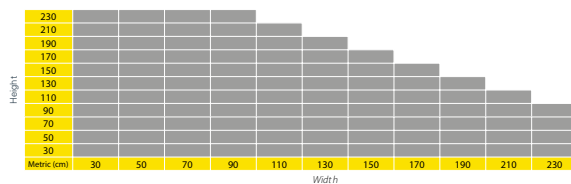

Compact Triangle;

Laminated and laminated tempered glass types are applicable.

Compact Triangle

Plus Triangle
Insulated Glass

Plus Triangle
Single glass

DIMENSIONS

Applicable product dimensions are changeable according to the glass types.

4+4mm Laminated

4+4mm Laminated + Tempered Glass

4+6+4mm Insulated + Tempered Glass

PRICE

	4+4mm Laminated	8mm Tempered	4+6+4 mm Insulated Tempered
Plus Triangle	309 €/m ²	309 €/m ²	332 €/m ²
Compact Triangle	309 €/m ²	309 €/m ²	-