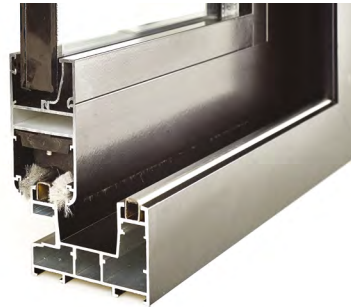

DOUBLE GLASS SLIDING SYSTEM

GLASS SYSTEMS ▶ SLIDING GLASS SYSTEMS

Buildings where insulation solutions have been prioritized, offers great comfort to its users.

This is an indispensable complement to energy saving efforts. The specially designed wheel system ensures smooth manoeuvring of each panel to both left and right and the tiny brushes between

the glass panels prevents dust and water entering.

With this solution you maximise the use of the natural heat that daylight provides.